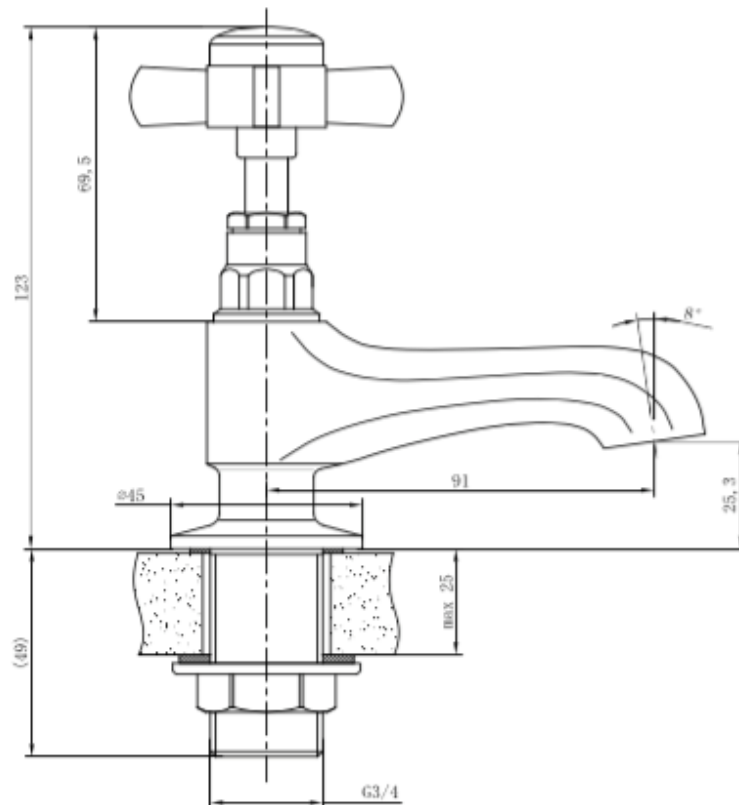

Aftercare:

During installation, extra care must be taken to avoid damaging the fittings. Guarantee is against faulty workmanship or materials (excluding serviceable parts), providing they have been installed, cared for and used in accordance with our instructions.