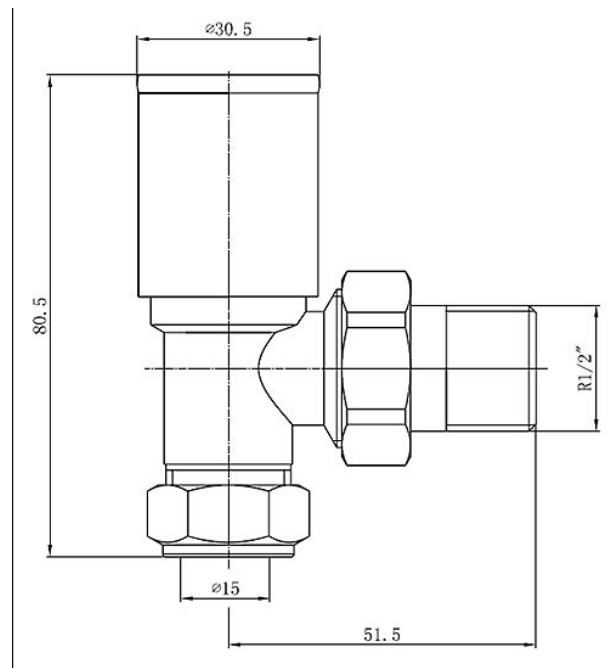

Technical Data Information

Product Code: URTL100

Information: **Colour/Finish:** Chrome
Nett Wt. Kg: 0.599

Overall Dimensions: H: 72 x D: 51 x W: 31

All Dimensions are in millimetres. The information contained on this page was correct at date of issue. Fitting dimensions are provided as a guide only. Some variation may occur due to manufacturing tolerances. We pursue a policy of continuing improvement in design and performance of our products and so reserve the right to change specifications without prior notice.