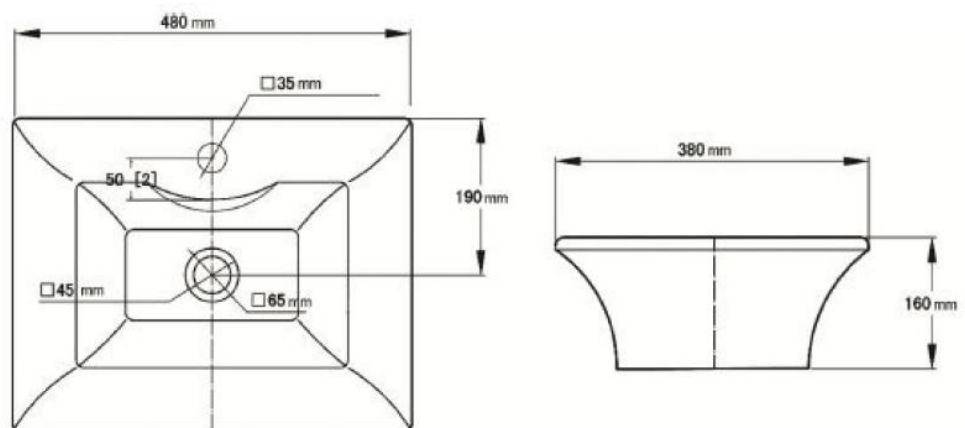

Technical Data Information

Product Code:	UNBV005
Information:	Rectangular Ceramic Basin Colour: White Material: Vitreous China Weight: 10.99Kg Overflow: No Overflow Cover: No Tap hole: One
Overall Dimensions:	H: 380 x D: 160 x W: 480

All Dimensions are in millimetres. The information contained on this page was correct at date of issue. Fitting dimensions are provided as a guide only. Some variation may occur due to manufacturing tolerances. We pursue a policy of continuing improvement in design and performance of our products and so reserve the right to change specifications without prior notice.