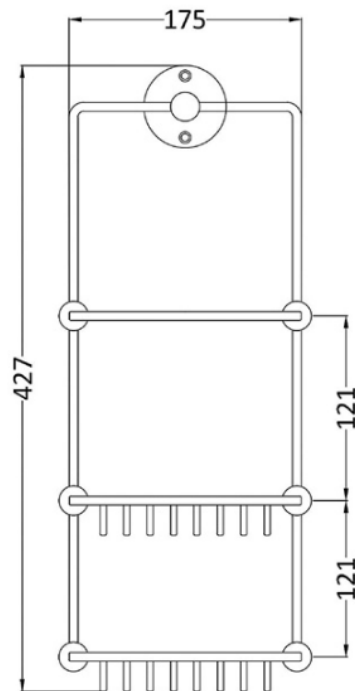

## Technical Data Information

**Product Code:** ULH316

**Information:** Carlton Shower Tidy

**Overall Dimensions:** H: 427 x D: 120 x W: 175

All Dimensions are in millimetres. The information contained on this page was correct at date of issue. Fitting dimensions are provided as a guide only. Some variation may occur due to manufacturing tolerances. We pursue a policy of continuing improvement in design and performance of our products and so reserve the right to change specifications without prior notice.