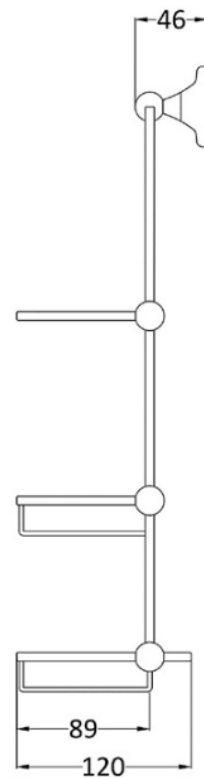

## Technical Data Information

**Product Code:** ULH316

**Information:** Carlton Shower Tidy

**Overall Dimensions:** H: 427 x D: 120 x W: 175

All Dimensions are in millimetres. The information contained on this page was correct at date of issue. Fitting dimensions are provided as a guide only. Some variation may occur due to manufacturing tolerances. We pursue a policy of continuing improvement in design and performance of our products and so reserve the right to change specifications without prior notice.