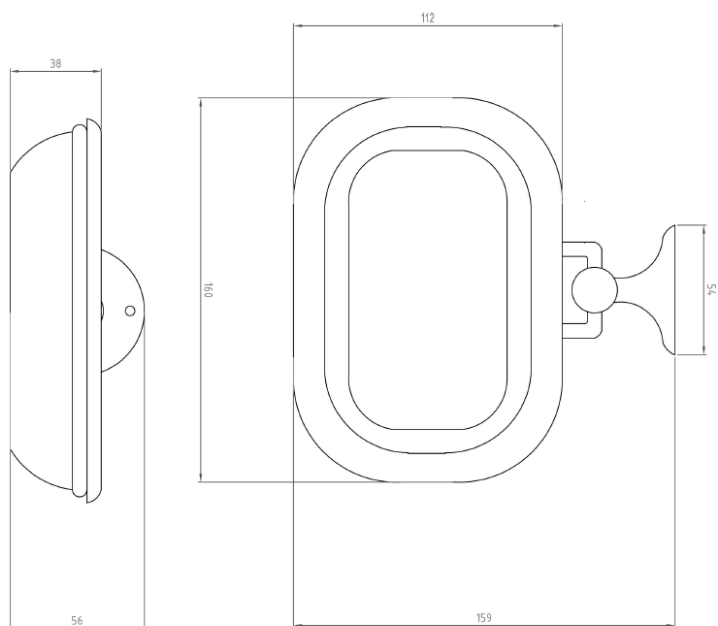

Technical Data Information

Product Code: ULH303

Information: Carlton Soap Dish

Overall Dimensions: H: 56 x D: 159 x W: 160

All Dimensions are in millimetres. The information contained on this page was correct at date of issue. Fitting dimensions are provided as a guide only. Some variation may occur due to manufacturing tolerances. We pursue a policy of continuing improvement in design and performance of our products and so reserve the right to change specifications without prior notice.