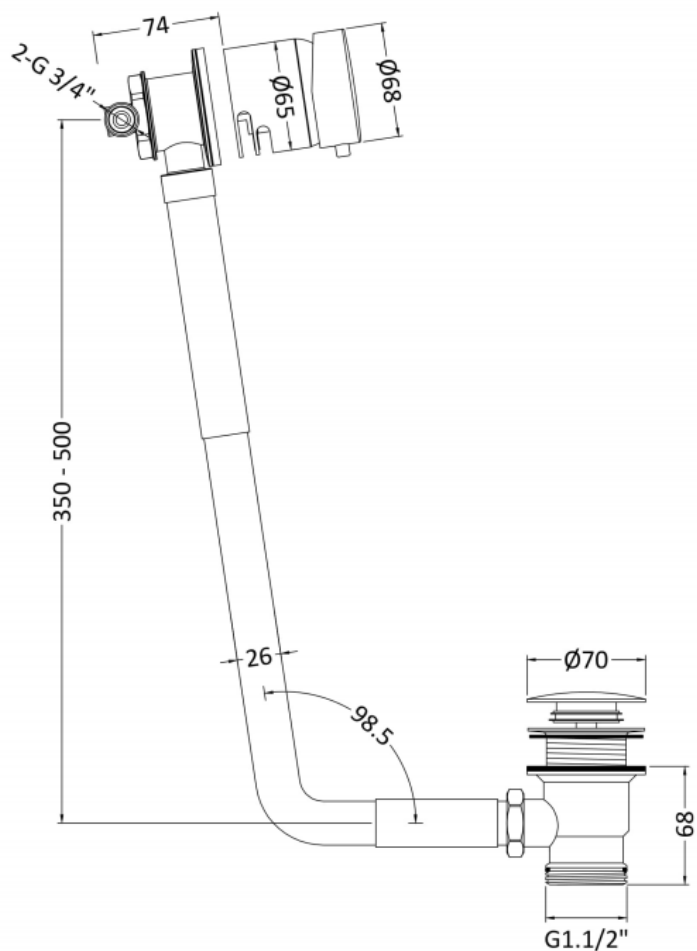

## Technical Data Information

<b>Product Code:</b>	UE301
<b>Information:</b>	Manual Bath Waste Filler <b>Colour:</b> Chrome <b>Product Material:</b> Brass <b>Connection size:</b> 1 1/2" BSP <b>Weight:</b> 2.29Kg
<b>Overall Dimensions:</b>	H: 550 x D: 74 x W: 68

All Dimensions are in millimetres. The information contained on this page was correct at date of issue. Fitting dimensions are provided as a guide only. Some variation may occur due to manufacturing tolerances. We pursue a policy of continuing improvement in design and performance of our products and so reserve the right to change specifications without prior notice.