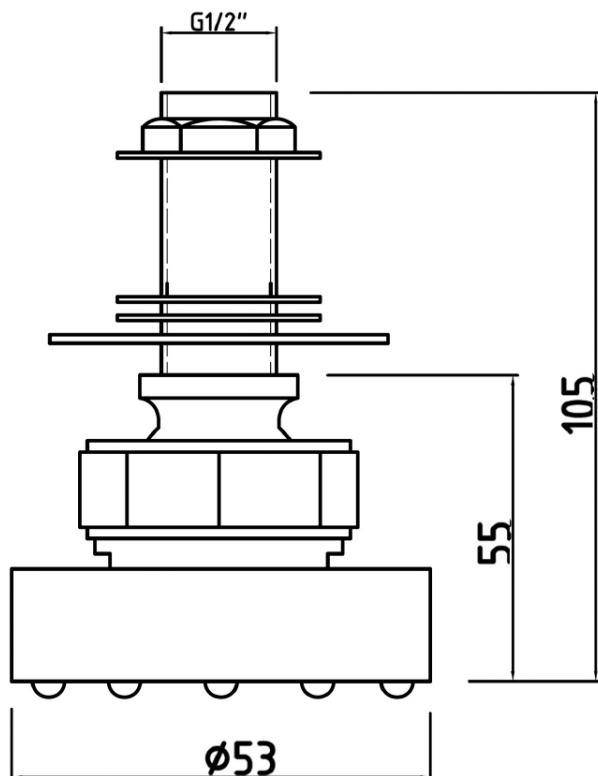

## Technical Data Information

<b>Product Code:</b>	UA355
<b>Information:</b>	Round Body Jet Operating Pressure: Colour/Finish: Chrome
<b>Overall Dimension:</b>	H: 105 x D:53 x W:53

All Dimensions are in millimetres. The information contained on this page was correct at date of issue. Fitting dimensions are provided as a guide only. Some variation may occur due to manufacturing tolerances. We pursue a policy of continuing improvement in design and performance of our products and so reserve the right to change specifications without prior notice.