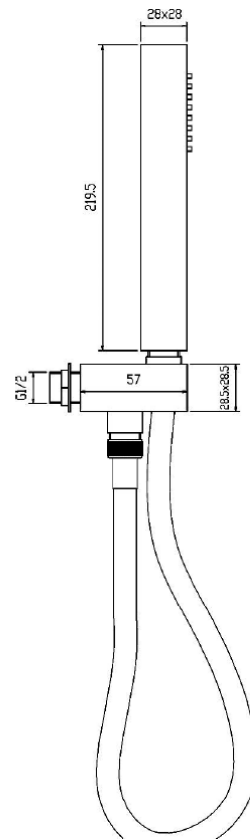

## Technical Data Information

**Product Code:** UA3264

**Information:** Round Outlet Elbow  
Easy Clean: N/A  
Operating Pressure:  
Pipe Size: N/A  
Colour/Finish: Chrome

**Overall Dimensions:** H: 1265 x W: 30 x D: 55

All Dimensions are in millimetres. The information contained on this page was correct at date of issue. Fitting dimensions are provided as a guide only. Some variation may occur due to manufacturing tolerances. We pursue a policy of continuing improvement in design and performance of our products and so reserve the right to change specifications without prior notice.