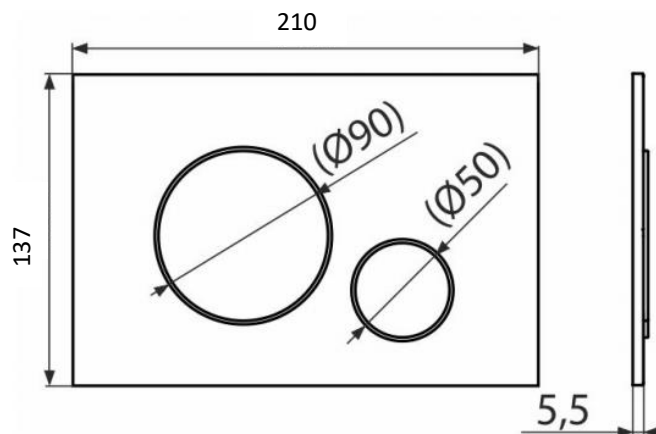

Technical Data Information

Product Code: TAVTR9021

Information: Circles Push Plate Black
Colour: Black

Overall Dimension: W: 210 x H: 137

All Dimensions are in millimetres. The information contained on this page was correct at date of issue. Fitting dimensions are provided as a guide only. Some variation may occur due to manufacturing tolerances. We pursue a policy of continuing improvement in design and performance of our products and so reserve the right to change specifications without prior notice.