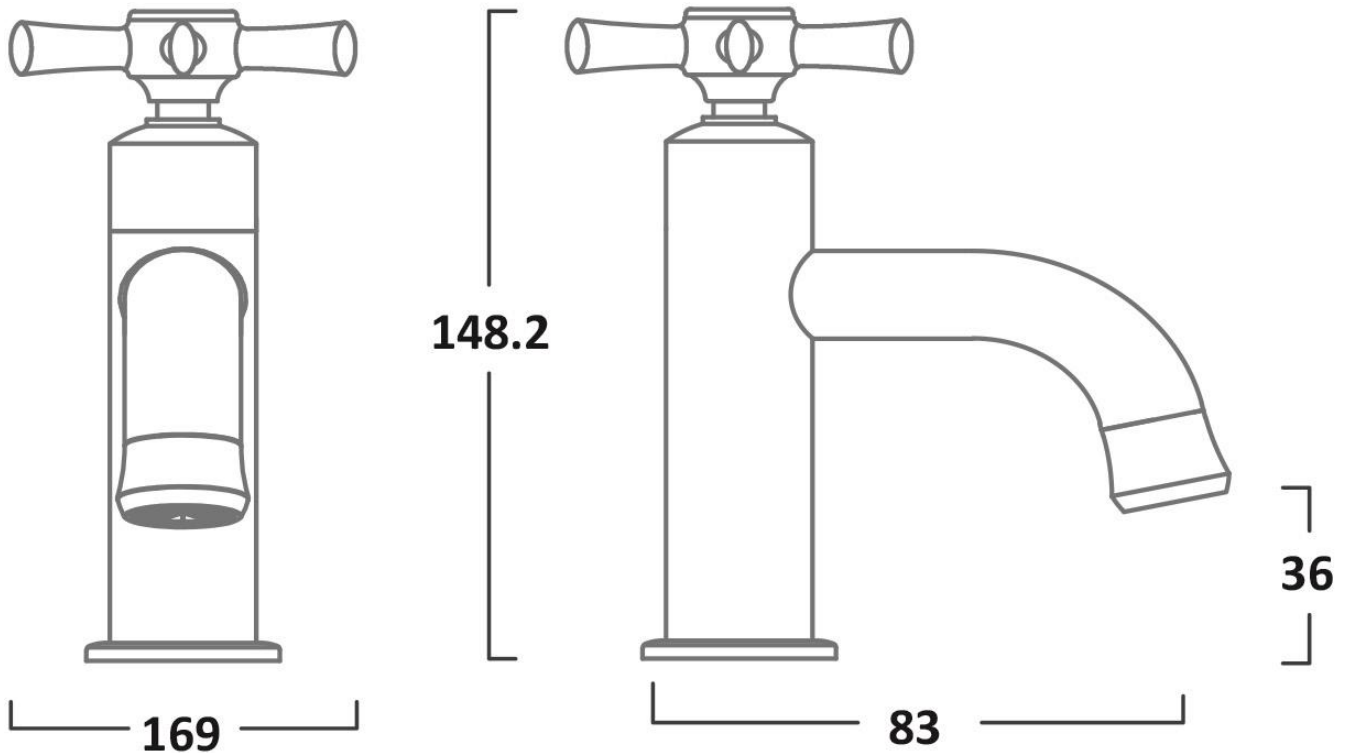

### Cheltenham Basin Taps (Pair)

Product Code	TCM70
Type	Tap
Range	Cheltenham
Finish	Chrome

**Compliance:**

- Ceramic cartridge technology - quarter turn taps give accurate flow control
- Minimum recommended pressure 0.2bar
- Suitable for all plumbing systems including conventional gravity fed systems
- 10 year guarantee

All Dimensions in mm  
Drawings not to scale