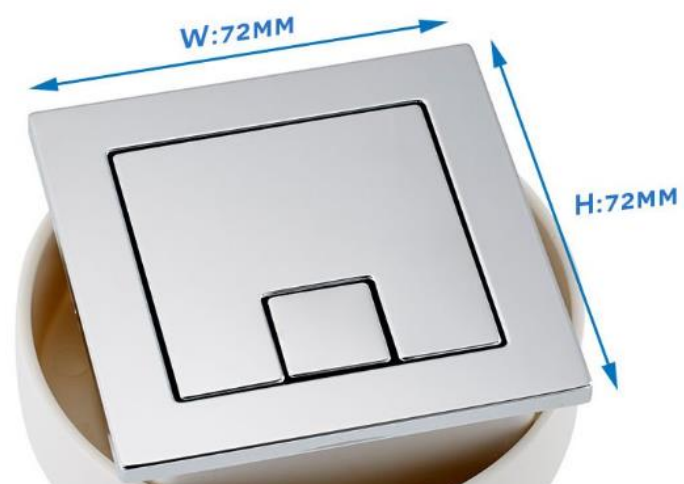

Technical Data Information

Product Code:	TAVSQFB
Information:	Square Dual Flush Button Chrome Dual flush button Chrome finish Square design
Overall Dimensions:	H: 72 x W: 72

All Dimensions are in millimetres. The information contained on this page was correct at date of issue. Fitting dimensions are provided as a guide only. Some variation may occur due to manufacturing tolerances. We pursue a policy of continuing improvement in design and performance of our products and so reserve the right to change specifications without prior notice.