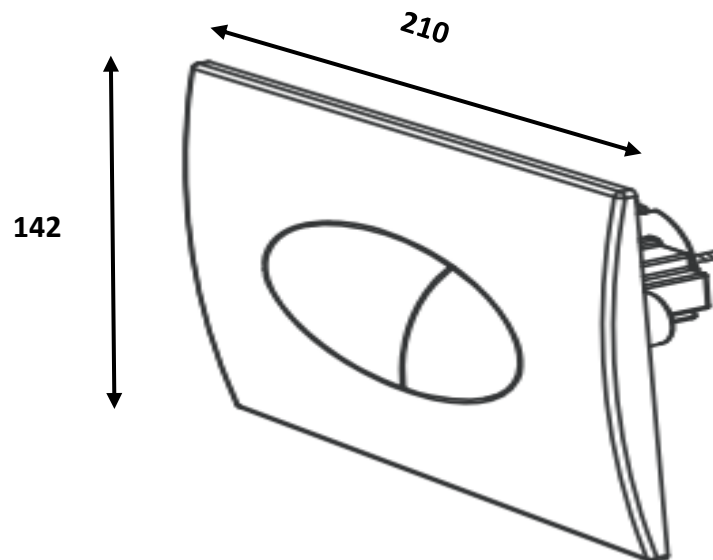

## Technical Data Information

**Product Code:** TAVELFP

**Information:** Ellipse Dual Flush Plate Chrome  
Chrome flush button

**Overall Dimension:** W: 210 x H: 142

All Dimensions are in millimetres. The information contained on this page was correct at date of issue. Fitting dimensions are provided as a guide only. Some variation may occur due to manufacturing tolerances. We pursue a policy of continuing improvement in design and performance of our products and so reserve the right to change specifications without prior notice.