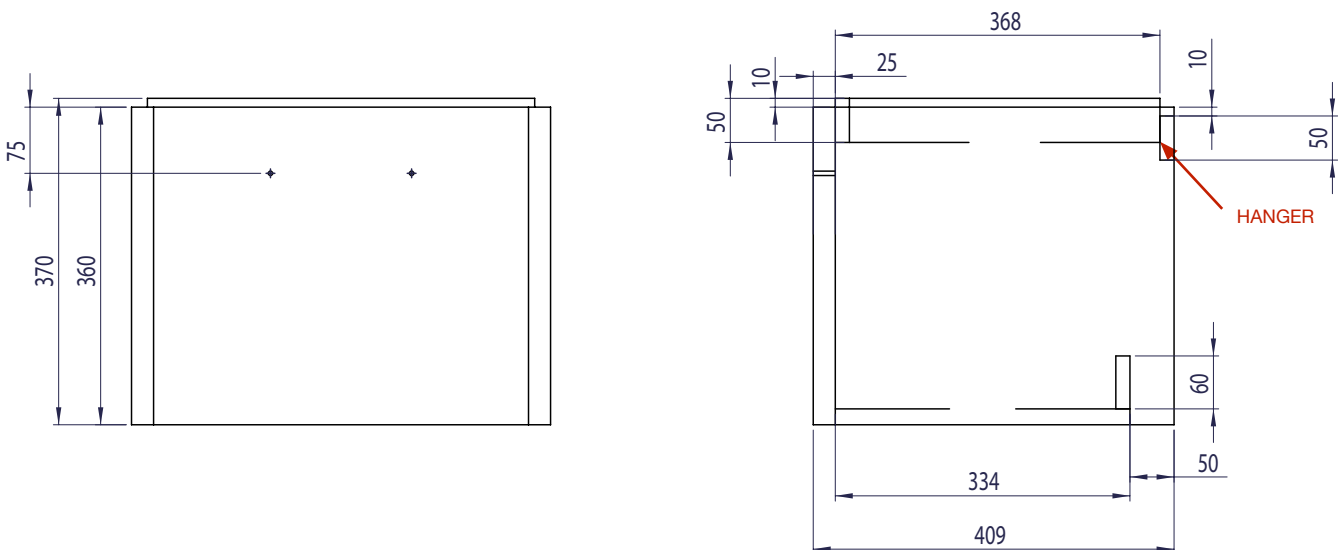

## Compass 500mm WM

**TAVISTOCK**  
inspiring bathrooms

No.	Description	Code	Fixings Included
1	Compass 500mm Wall Mounted	CM500WX	NO
2	Ceramic Basin 500mm	CM500C	NO

FINISHES AVAILABLE	
Painted Gloss White	Painted Gloss Light Grey
Painted Gloss Clay	

## Dimensions

Diagrams not to scale. All dimensions in mm (tolerance of +/-5mm)

\*Dimensions are subject to change, customers are advised to measure actual product before commencing installation.  
\*\*Fixing point dimensions are for guidance only/the positions of wall fixing must be checked when product is received.

## FAQs

- Q: Can the drawers be adjusted?  
A: The drawers can be adjusted as detailed in the supplied instructions.
- Q: Are the runners soft close?  
A: The runners are both soft close and quick release.
- Q: How deep is the unit when the drawer is fully open?  
A: Approx. 800mm.
- Q: How do I fix the unit to the wall?  
A: There are adjustable wall hangers installed in the unit and wall plates kit is provided.
- Q: Does the unit have a colour reference?  
A: No, part can be taken and matched by paint supplier (no RAL code)