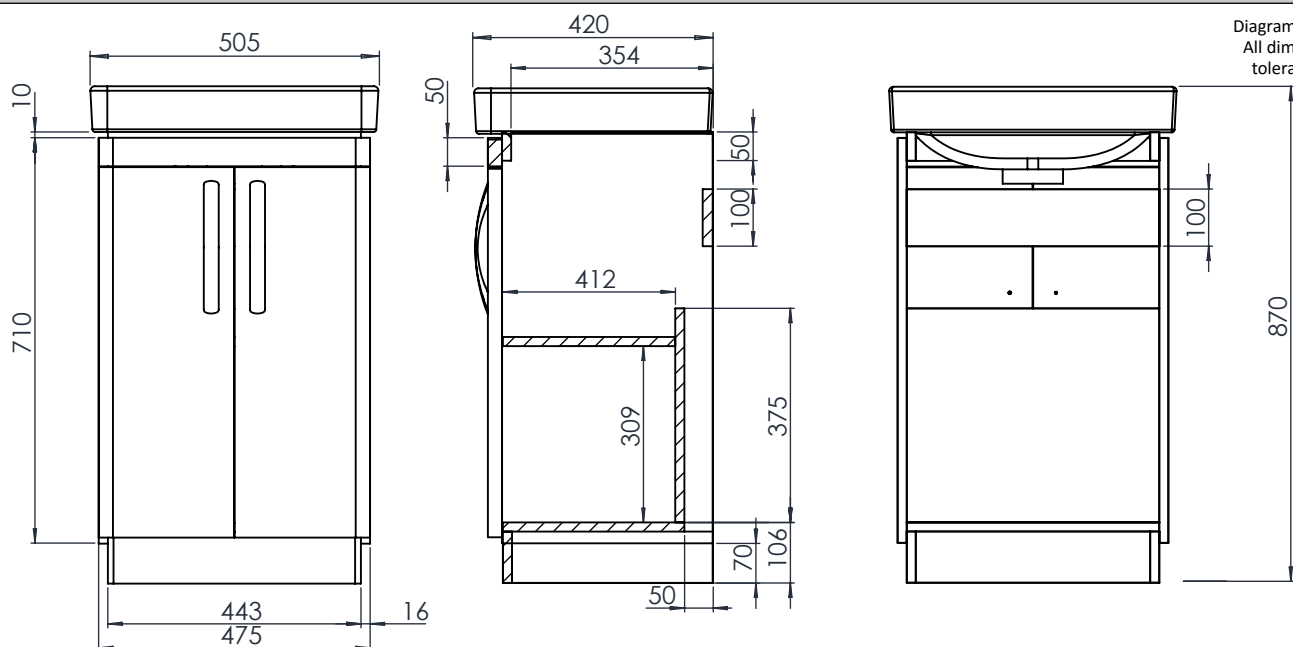

# Technical Data Sheet

Compass  
500mm Floor Mounted Unit

**TAVISTOCK**  
inspiring bathrooms

No.	Description	Code	Fixings Included
1	Compass 500mm Floor Mounted Unit	CM500FG/CM500FC/CM500FW/	NO
2	Ceramic Basin	CM500C	NO

### Dimensions

### FAQ's

**Are the doors soft close?** Yes.

**How can the unit be secured in place?** Screwing it onto the wall through the back rail.

The doors open measures 650mm apart and with the handle added on the spread is 690mm