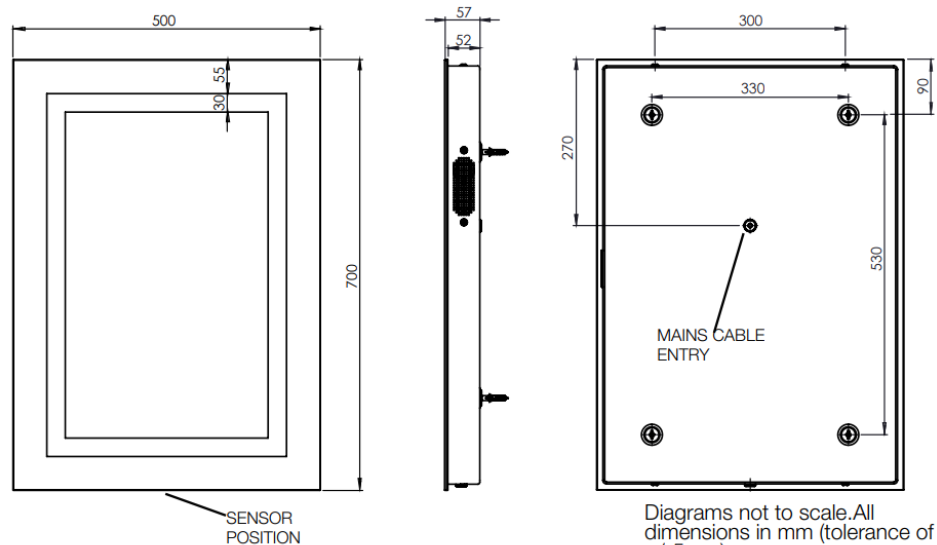

Technical Data Information

Product Code: TAVCL70AL

Information: Clarion Illuminated Mirror
Bluetooth® wireless technology
Integrated stereo speakers
Bright practical, energy saving LED lighting
Heated demister pad prevents mirror steaming up
Infrared on/off sensor to operate lighting and heated demister pad
IP44 rated - for safe use in the bathroom

Overall Dimensions: H: 800 x D: 25 x W: 600

Diagrams not to scale. All dimensions in mm (tolerance of +/-5mm)

All Dimensions are in millimetres. The information contained on this page was correct at date of issue. Fitting dimensions are provided as a guide only. Some variation may occur due to manufacturing tolerances. We pursue a policy of continuing improvement in design and performance of our products and so reserve the right to change specifications without prior notice.