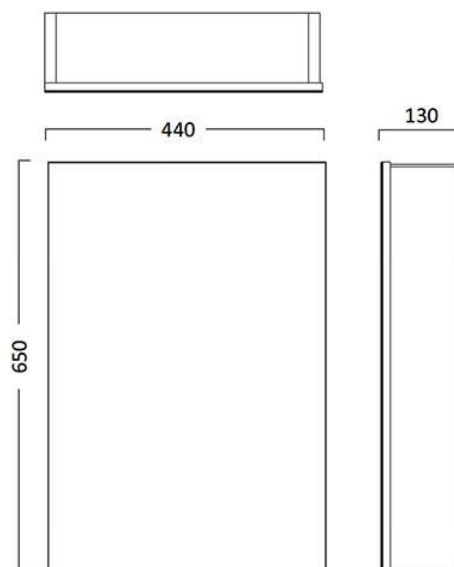

Technical Data Information

Product Code: TAVBA44AL

Information: Balance Single Door Mirror Cabinet
Aluminium finished
Solid, robust aluminium construction makes your Balance
hardwearing, rust-proof and easy to maintain
Comes with two adjustable internal shelves
Features soft close hinges

Overall Dimensions: H: 650 x D: 130 x W: 440

All Dimensions are in millimetres. The information contained on this page was correct at date of issue. Fitting dimensions are provided as a guide only. Some variation may occur due to manufacturing tolerances. We pursue a policy of continuing improvement in design and performance of our products and so reserve the right to change specifications without prior notice.