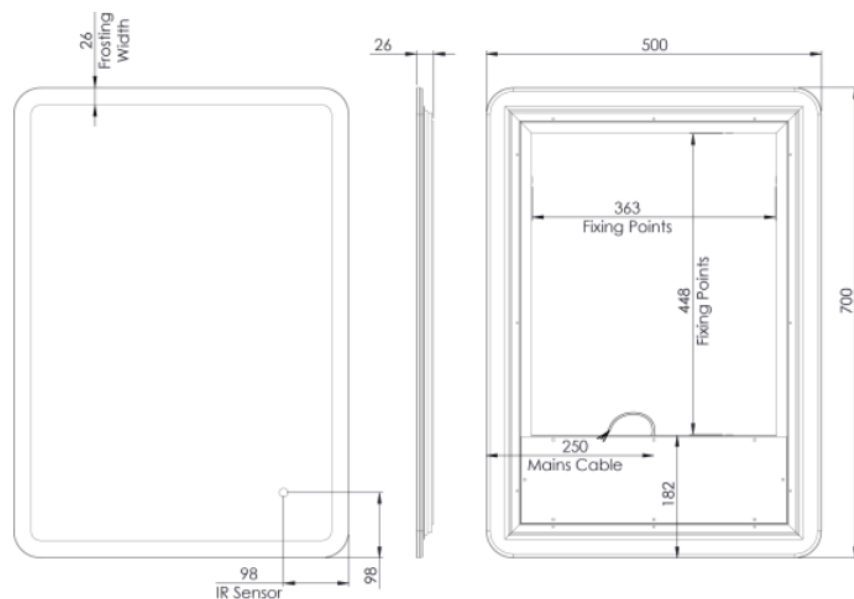

## Technical Data Information

**Product Code:** TAVAS70ALC, TAVAS80ALC, TAVAS120ALC

**Information:** Aster LED Illuminated Mirror  
Bright practical, energy saving LED lighting  
Dimmable LED illuminated frame  
Vary the warmth of the lighting from 2700K-6000K  
Heated demister pad prevents mirror steaming up  
Slim design  
Infrared on/off sensor to operate lighting and heated demister pad  
Can be hung portrait or landscape  
IP44 rated - for safe use in the bathroom

**Overall Dimensions:** **700mm:** H: 700 x D: 25 x W: 500

**800mm:** H: 800 x D: 25 x W: 600

**1200mm:** H: 500 x D: 25 x W: 1200

All Dimensions are in millimetres. The information contained on this page was correct at date of issue. Fitting dimensions are provided as a guide only. Some variation may occur due to manufacturing tolerances. We pursue a policy of continuing improvement in design and performance of our products and so reserve the right to change specifications without prior notice.

All Dimensions are in millimetres. The information contained on this page was correct at date of issue. Fitting dimensions are provided as a guide only. Some variation may occur due to manufacturing tolerances. We pursue a policy of continuing improvement in design and performance of our products and so reserve the right to change specifications without prior notice.