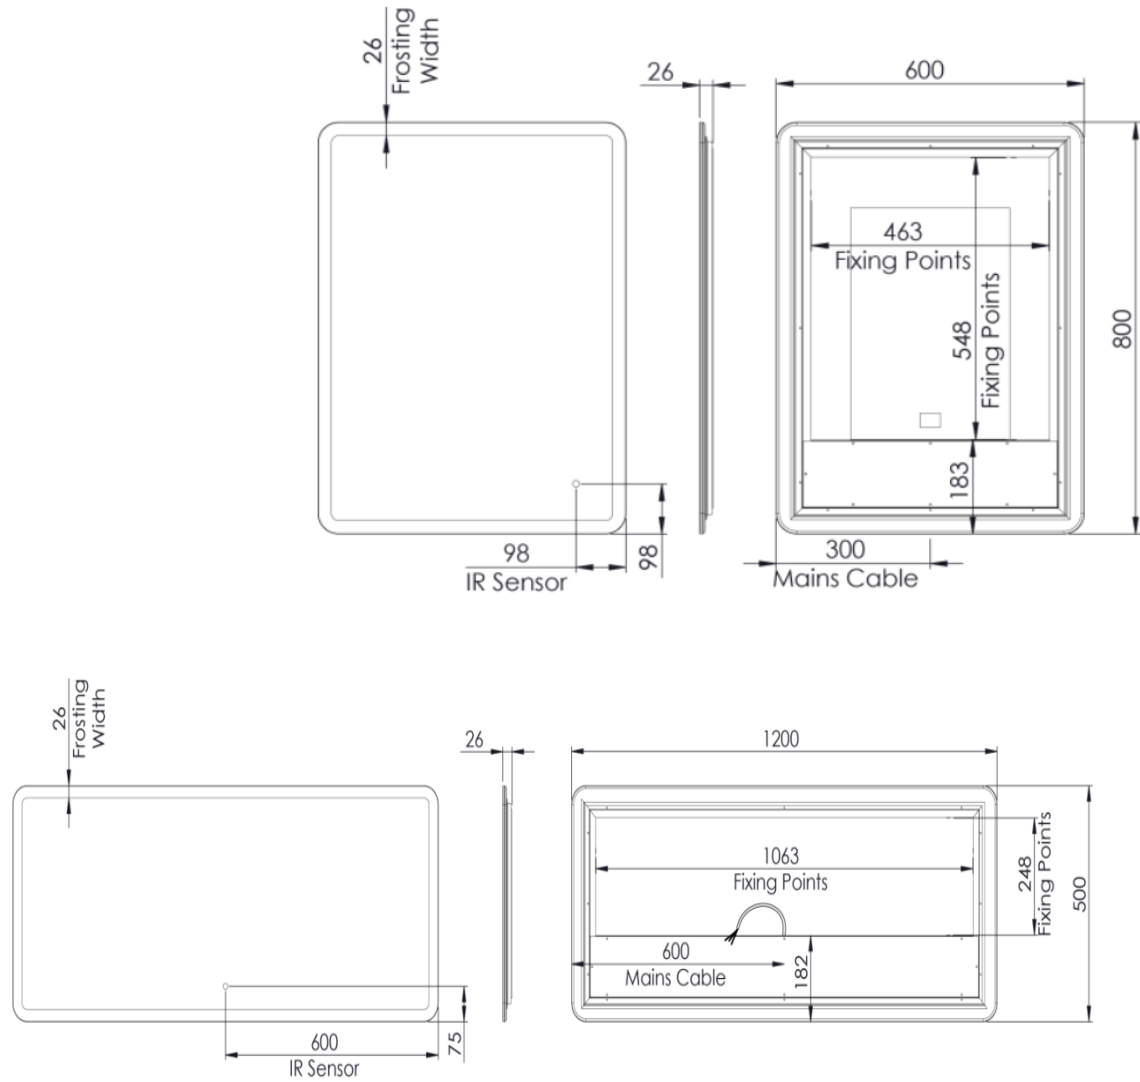

## Technical Data Information

**Product Code:** TAVAS70ALC, TAVAS80ALC, TAVAS120ALC

**Information:** Aster LED Illuminated Mirror  
Bright practical, energy saving LED lighting  
Dimmable LED illuminated frame  
Vary the warmth of the lighting from 2700K-6000K  
Heated demister pad prevents mirror steaming up  
Slim design  
Infrared on/off sensor to operate lighting and heated demister pad  
Can be hung portrait or landscape  
IP44 rated - for safe use in the bathroom

**Overall Dimensions:** **700mm:** H: 700 x D: 25 x W: 500

**800mm:** H: 800 x D: 25 x W: 600

**1200mm:** H: 500 x D: 25 x W: 1200

All Dimensions are in millimetres. The information contained on this page was correct at date of issue. Fitting dimensions are provided as a guide only. Some variation may occur due to manufacturing tolerances. We pursue a policy of continuing improvement in design and performance of our products and so reserve the right to change specifications without prior notice.

All Dimensions are in millimetres. The information contained on this page was correct at date of issue. Fitting dimensions are provided as a guide only. Some variation may occur due to manufacturing tolerances. We pursue a policy of continuing improvement in design and performance of our products and so reserve the right to change specifications without prior notice.