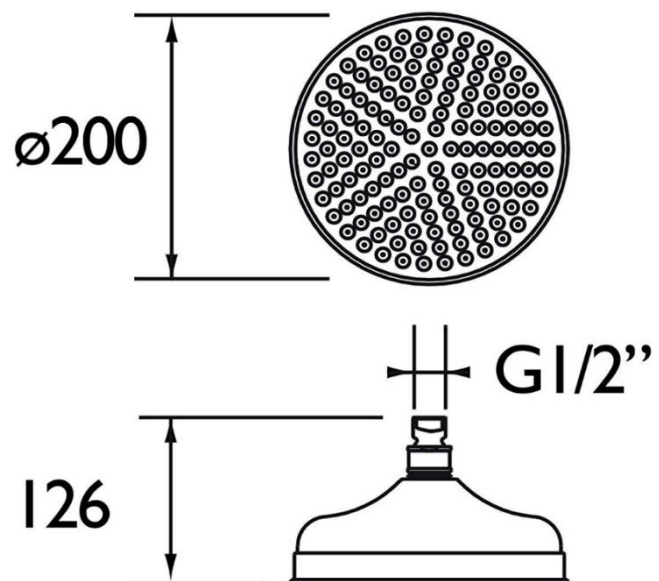

Technical Data Information

Product Code: TASH2020

Information: Traditional Round Fixed Head
Suitable for all plumbing systems
low pressure and high pressure within specified pressures
Chrome plated

All Dimensions are in millimetres. The information contained on this page was correct at date of issue. Fitting dimensions are provided as a guide only. Some variation may occur due to manufacturing tolerances. We pursue a policy of continuing improvement in design and performance of our products and so reserve the right to change specifications without prior notice.