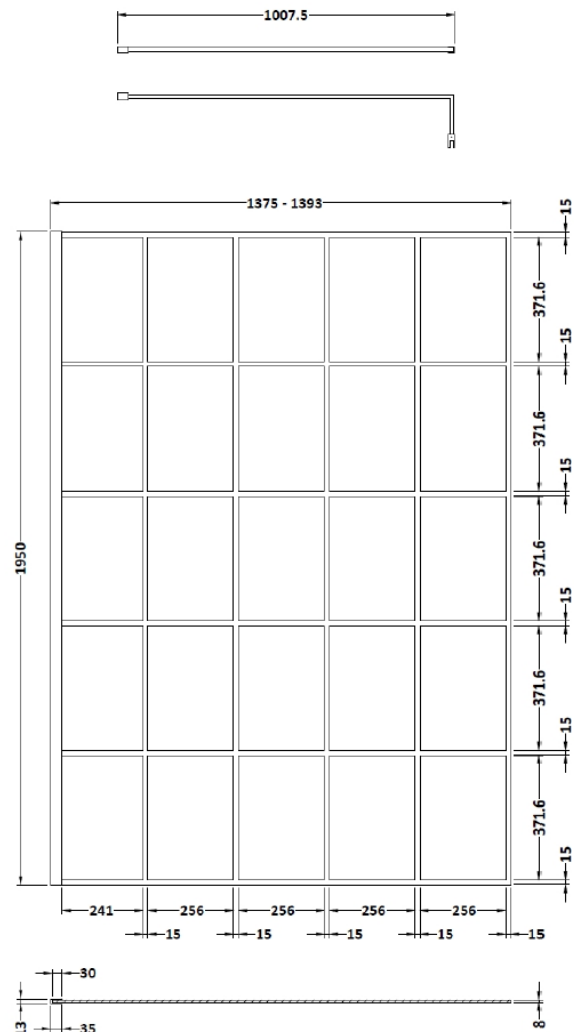

## Technical Data Information

**Product Code:** SWRSF14

**Information:** Stunning Black Detailing  
8mm Toughed Safety Glass  
1950mm Height  
Includes Matt Support Bar  
Tray Sold Separately

**Overall Dimensions:** H: 1950 D: 14 x W: 1400

All Dimensions are in millimetres. The information contained on this page was correct at date of issue. Fitting dimensions are provided as a guide only. Some variation may occur due to manufacturing tolerances. We pursue a policy of continuing improvement in design and performance of our products and so reserve the right to change specifications without prior notice.