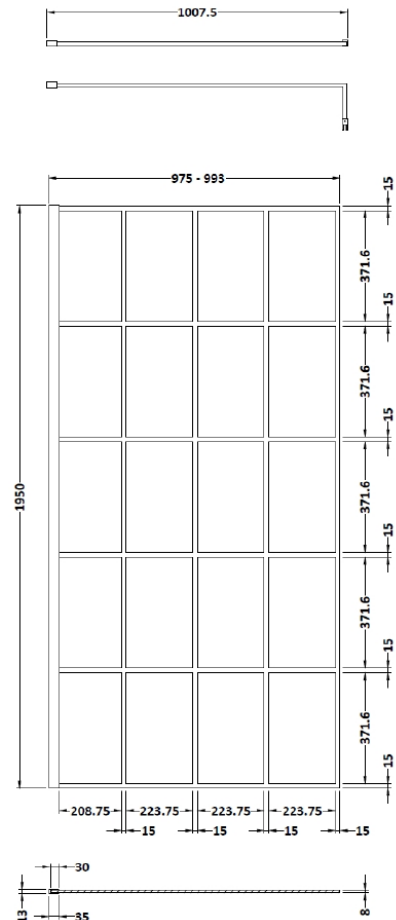

Technical Data Information

Product Code: SWRSF10

Information: Stunning Black Detailing
8mm Toughed Safety Glass
1950mm Height
Includes Matt Support Bar
Tray Sold Separately

Overall Dimensions: H: 1950 D: 14 x W: 1000

All Dimensions are in millimetres. The information contained on this page was correct at date of issue. Fitting dimensions are provided as a guide only. Some variation may occur due to manufacturing tolerances. We pursue a policy of continuing improvement in design and performance of our products and so reserve the right to change specifications without prior notice.