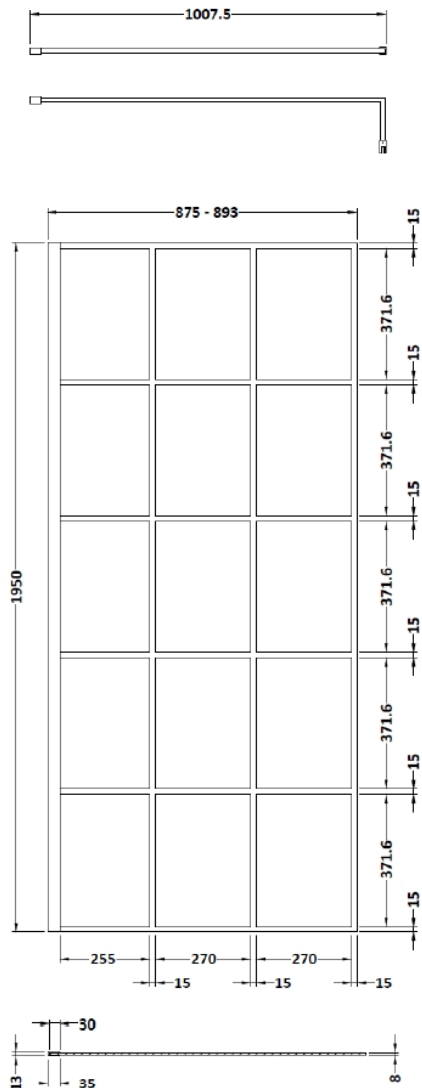

## Technical Data Information

**Product Code:** SWRSF090

**Information:** Stunning Black Detailing  
8mm Toughed Safety Glass  
1950mm Height  
Includes Matt Support Bar  
Tray Sold Separately

**Overall Dimensions:** H: 1950 D: 14 x W: 900

All Dimensions are in millimetres. The information contained on this page was correct at date of issue. Fitting dimensions are provided as a guide only. Some variation may occur due to manufacturing tolerances. We pursue a policy of continuing improvement in design and performance of our products and so reserve the right to change specifications without prior notice.