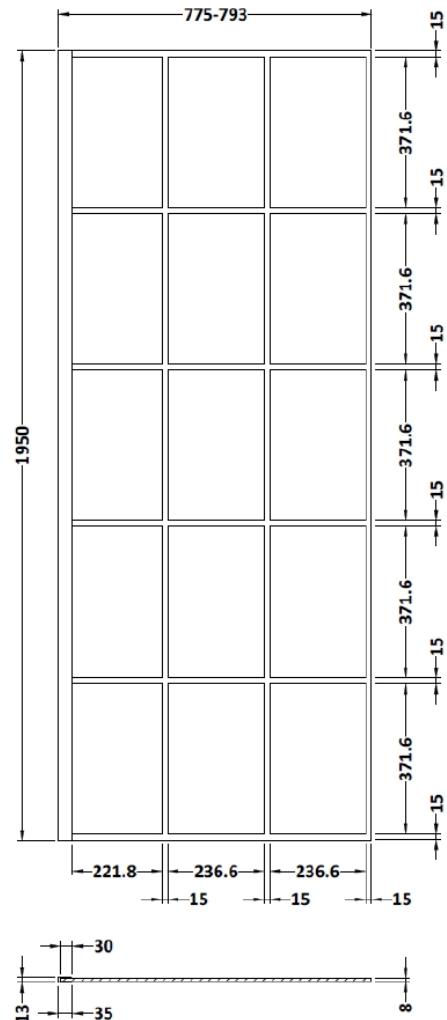

## Technical Data Information

**Product Code:** SWRSF080

**Information:** Stunning Black Detailing  
8mm Toughed Safety Glass  
1950mm Height  
Includes Matt Support Bar  
Tray Sold Separately

**Overall Dimensions:** H: 1950 D: 14 x W: 800

All Dimensions are in millimetres. The information contained on this page was correct at date of issue. Fitting dimensions are provided as a guide only. Some variation may occur due to manufacturing tolerances. We pursue a policy of continuing improvement in design and performance of our products and so reserve the right to change specifications without prior notice.