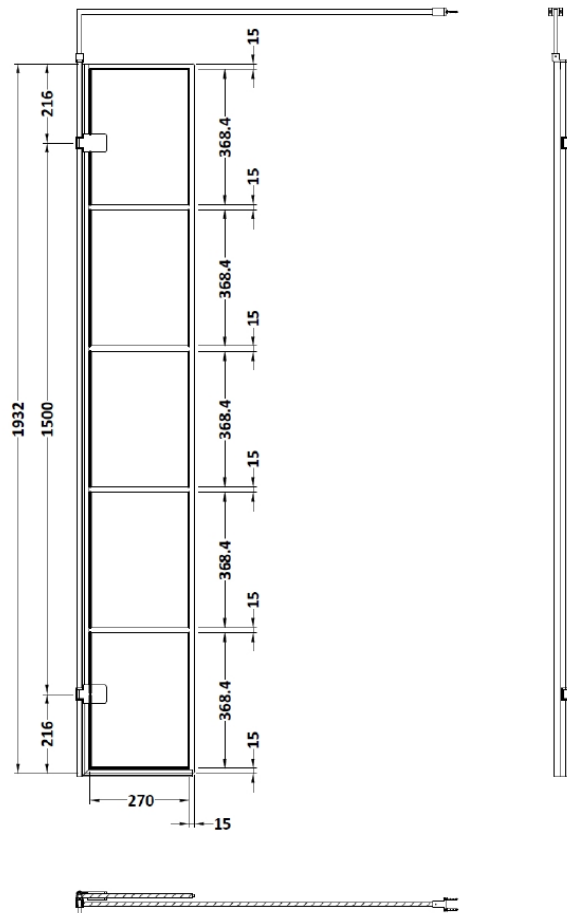

Technical Data Information

Product Code: SWRSF030

Information: Stunning Black Detailing
8mm Toughed Safety Glass
1950mm Height
Includes Matt Support Bar
Tray Sold Separately

Overall Dimensions: H: 1950 x D: 27 x W: 322

All Dimensions are in millimetres. The information contained on this page was correct at date of issue. Fitting dimensions are provided as a guide only. Some variation may occur due to manufacturing tolerances. We pursue a policy of continuing improvement in design and performance of our products and so reserve the right to change specifications without prior notice.