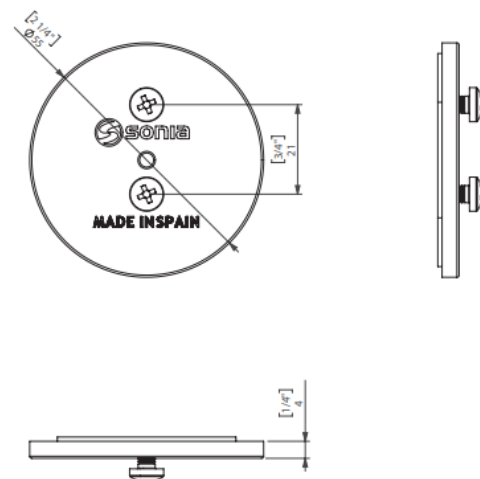

Technical Data Information

Product Code: S177059

Information: Sonia Adhesive Backplate

Overall Dimensions: D: 4 x W: 55

All Dimensions are in millimetres. The information contained on this page was correct at date of issue. Fitting dimensions are provided as a guide only. Some variation may occur due to manufacturing tolerances. We pursue a policy of continuing improvement in design and performance of our products and so reserve the right to change specifications without prior notice.