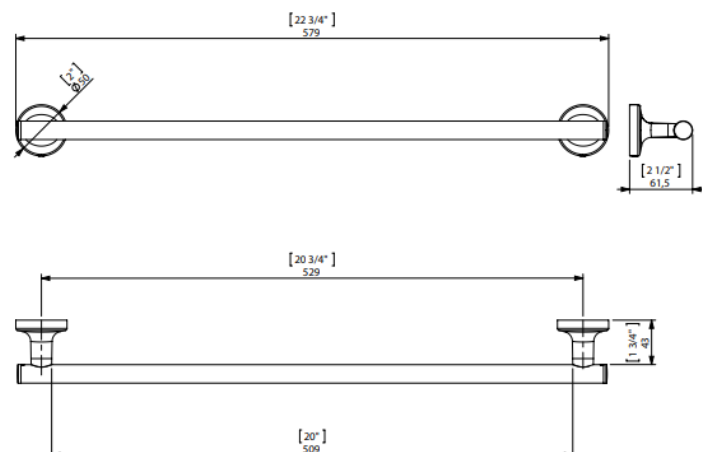

Technical Data Information

Product Code: S128884

Information: Sonia E Plus 22" Rail
Colour/Finish: Chrome
Chrome plated metal brackets
0.5 microns average thickness
Stainless steel screws
Blown glass complements in tinted finish

Overall Dimensions: H: 61.5 x D: 50 x W: 579

All Dimensions are in millimetres. The information contained on this page was correct at date of issue. Fitting dimensions are provided as a guide only. Some variation may occur due to manufacturing tolerances. We pursue a policy of continuing improvement in design and performance of our products and so reserve the right to change specifications without prior notice.