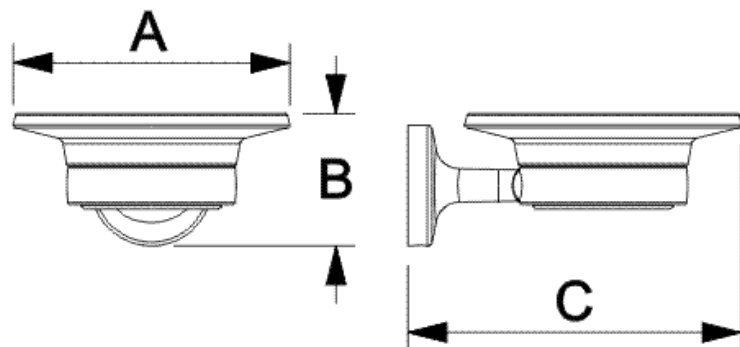

## Technical Data Information

**Product Code:** S124558

**Information:** Sonia E Plus Soap Dish

**Overall Dimensions:** H: 55 x D: 140 x W: 116

A: 116mm - 4.57" B: 55mm - 2.17" C: 140mm - 5.51"

All Dimensions are in millimetres. The information contained on this page was correct at date of issue. Fitting dimensions are provided as a guide only. Some variation may occur due to manufacturing tolerances. We pursue a policy of continuing improvement in design and performance of our products and so reserve the right to change specifications without prior notice.