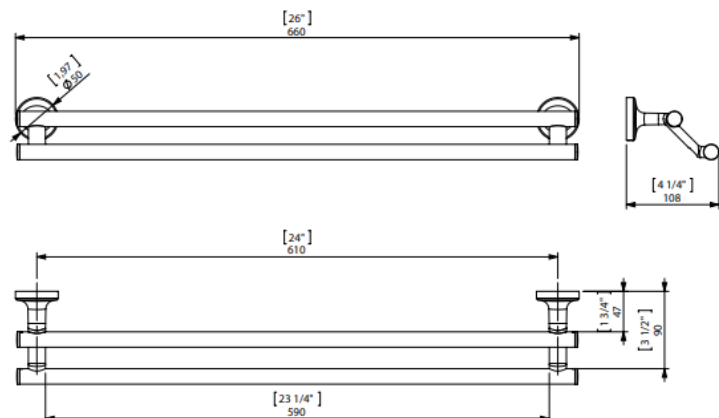

Technical Data Information

Product Code: S124480

Information: Sonia E Plus 24" Rail
Colour/Finish: Chrome
Chrome plated metal brackets
0.5 microns average thickness
Stainless steel screws
Blown glass complements in tinted finish

Overall Dimensions: H: 73 x D: 108 x W: 660

All Dimensions are in millimetres. The information contained on this page was correct at date of issue. Fitting dimensions are provided as a guide only. Some variation may occur due to manufacturing tolerances. We pursue a policy of continuing improvement in design and performance of our products and so reserve the right to change specifications without prior notice.