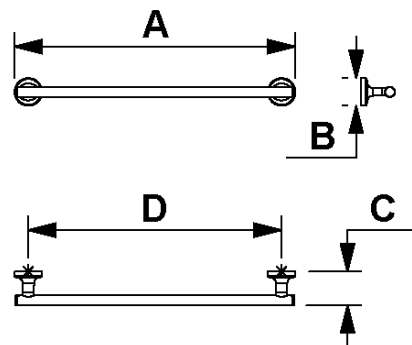

Technical Data Information

Product Code: S124459

Information: Sonia E Plus 18" Rail
Colour/Finish: Chrome
Chrome plated metal brackets
0.5 microns average thickness
Stainless steel screws
Blown glass complements in tinted finish

Overall Dimensions: H: 61 x D: 50 x W: 510

A: 510mm - 20.08" B: 61mm - 2.4" C: 50mm - 1.97" D: 460mm - 18.11"

All Dimensions are in millimetres. The information contained on this page was correct at date of issue. Fitting dimensions are provided as a guide only. Some variation may occur due to manufacturing tolerances. We pursue a policy of continuing improvement in design and performance of our products and so reserve the right to change specifications without prior notice.