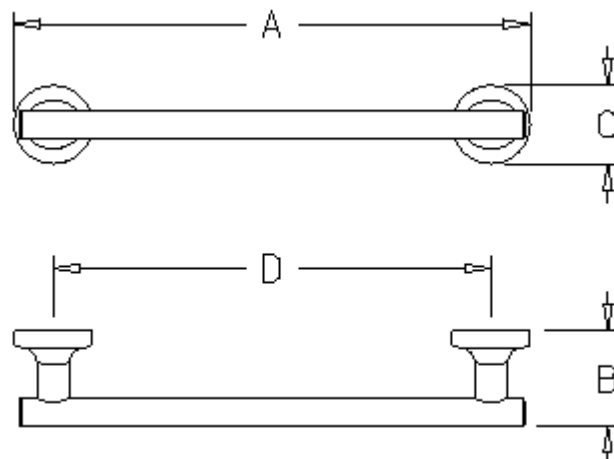

## Technical Data Information

**Product Code:** S124442

**Information:** Sonia E Plus 12" Rail  
**Colour/Finish:** Chrome  
Chrome plated metal brackets  
0.5 microns average thickness  
Stainless steel screws  
Blown glass complements in tinted finish

**Overall Dimensions:** H: 50 x D: 61 x W: 330

A: 330mm - 12.99" B: 61mm - 2.4" C: 50mm - 1.97" D: 280mm - 11.02"

All Dimensions are in millimetres. The information contained on this page was correct at date of issue. Fitting dimensions are provided as a guide only. Some variation may occur due to manufacturing tolerances. We pursue a policy of continuing improvement in design and performance of our products and so reserve the right to change specifications without prior notice.