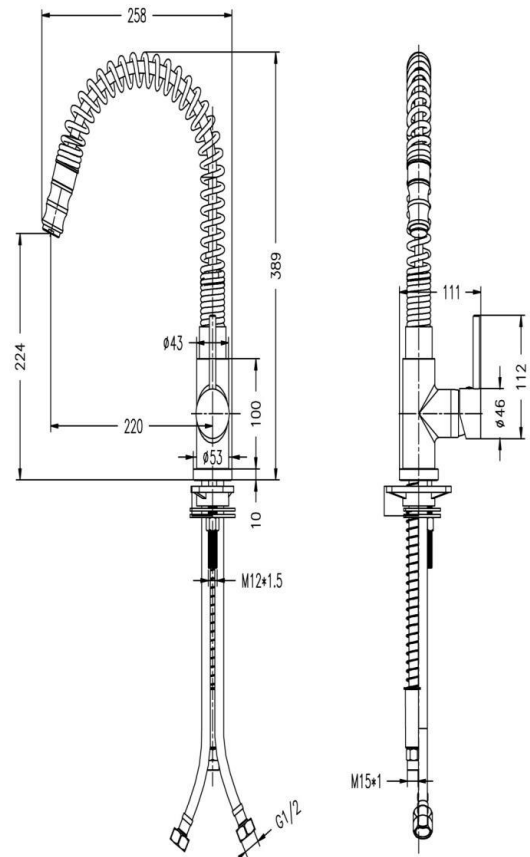

Technical Data Information

Product Code:	RKIT79
Information:	Kitchen Mixer (Pull Out)
Construction	Brass Body (CuZn40Pb18)
Finishes	Chrome plated to BS EN 248
Product Type	Contemporary
Water Pressure	Min. 0.2 bar, Max. 6.0 bar
Plumbing Systems	Suitable for all plumbing systems
Standards	Complies with BS5412, BS EN200
Certification	Manufactured to comply with WRAS
Cartridge	35mm Ceramic disc cartridge
Fitting	M10 x 500mm flexible connection pipes
Aerator	Adjustable Air aerator
Packaging	59.5 x 31.5 x 68cm / carton (8 boxes / carton)
Guarantee	10 years against manufacturing faults (excluding serviceable parts).
Additional Information	1. Stainless steel pull-out hose 2. ABS spray handset.

Overall Dimensions: H: 389 D: 258 x W: 111

All Dimensions are in millimetres. The information contained on this page was correct at date of issue. Fitting dimensions are provided as a guide only. Some variation may occur due to manufacturing tolerances. We pursue a policy of continuing improvement in design and performance of our products and so reserve the right to change specifications without prior notice.