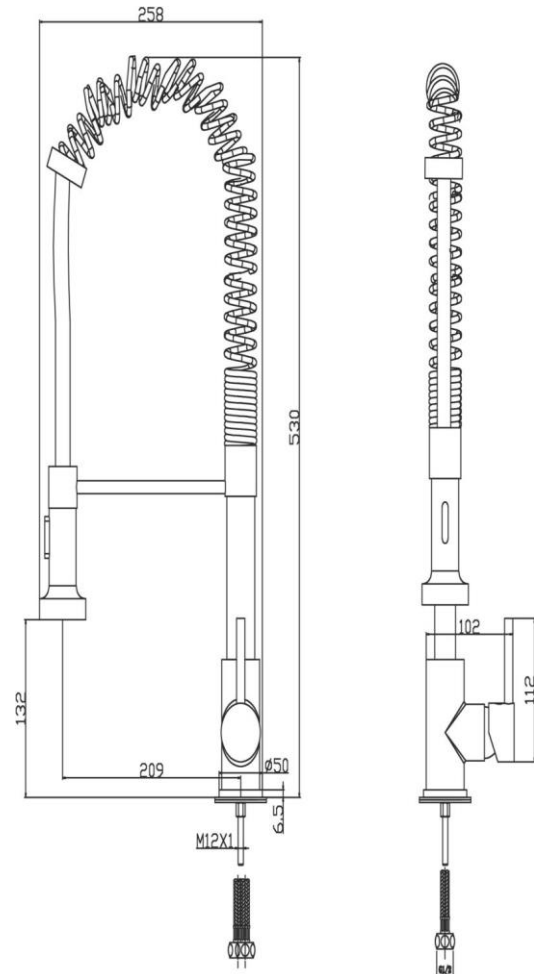

Technical Data Information

Product Code:	RKIT76
Information:	Kitchen Mixer (Pull Out)
Construction	Brass Body (CuZn40Pb18)
Finishes	Chrome plated to BS EN 248
Product Type	Contemporary
Water Pressure	Min. 0.2 bar, Max. 6.0 bar
Plumbing Systems	Suitable for all plumbing systems
Standards	Complies with BS5412, BS EN200
Certification	Manufactured to comply with WRAS
Cartridge	Ceramic disc cartridge
Fitting	M10 x 500mm flexible connection pipes
Aerator	Air aerator
Packaging	68 x 31.5 x 68cm / carton (8 boxes / carton)
Guarantee	10 years against manufacturing faults (excluding serviceable parts).
Additional Information	1. Stainless steel pull-out hose 2. ABS spray handset.

Overall Dimensions: H: 530 D: 258 x W: 102

All Dimensions are in millimetres. The information contained on this page was correct at date of issue. Fitting dimensions are provided as a guide only. Some variation may occur due to manufacturing tolerances. We pursue a policy of continuing improvement in design and performance of our products and so reserve the right to change specifications without prior notice.