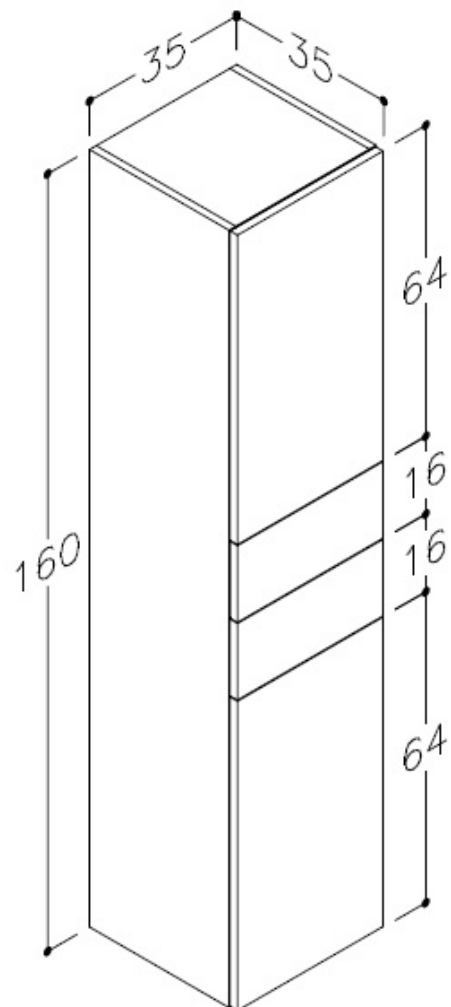

Technical Data Information

Product Code: RIMTBXXX

Information: Rimini Tall Boy Unit
Available in Grey Molina, Walnut, White or Black
Supplied Rigid

Overall Dimensions: 350mm x 350mm x 1600mm

All Dimensions are in millimetres. (Drawings not to scale) The information contained on this page was correct at date of issue. Fitting dimensions are provided as a guide only. Some variation may occur due to manufacturing tolerances. We pursue a policy of continuing improvement in design and performance of our products and so reserve the right to change specifications without prior notice.