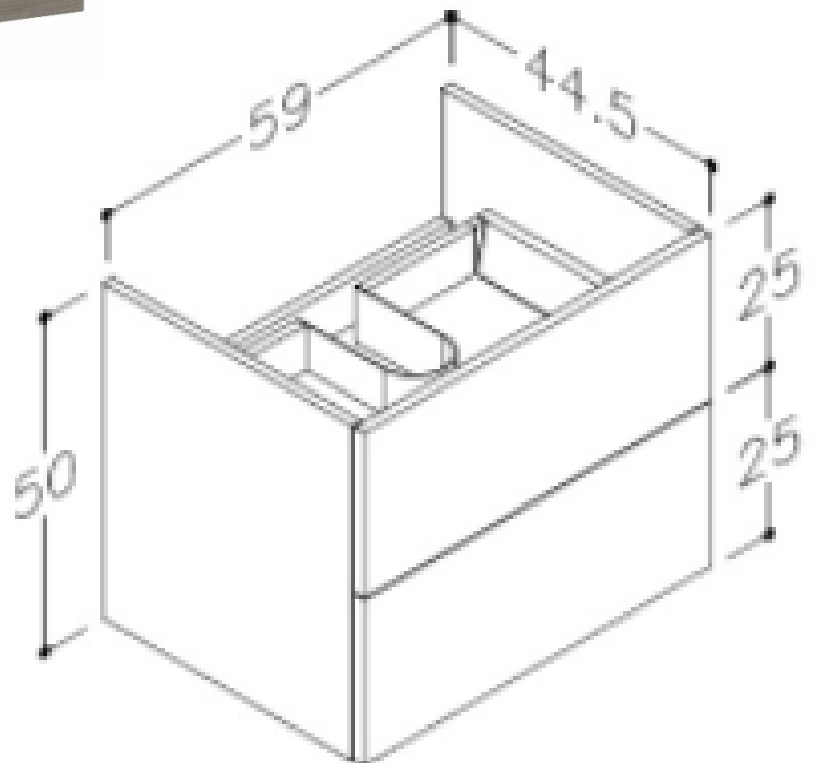

Technical Data Information

Product Code: RIM60WHXXX

Information: Rimini 60 Wall Hung Unit
Available in Grey Molina, Walnut, White or Black
Blum® soft closing drawers
Supplied Rigid

Overall Dimensions: 590mm x 445mm x 500mm

All Dimensions are in millimetres. (Drawings not to scale) The information contained on this page was correct at date of issue. Fitting dimensions are provided as a guide only. Some variation may occur due to manufacturing tolerances. We pursue a policy of continuing improvement in design and performance of our products and so reserve the right to change specifications without prior notice.