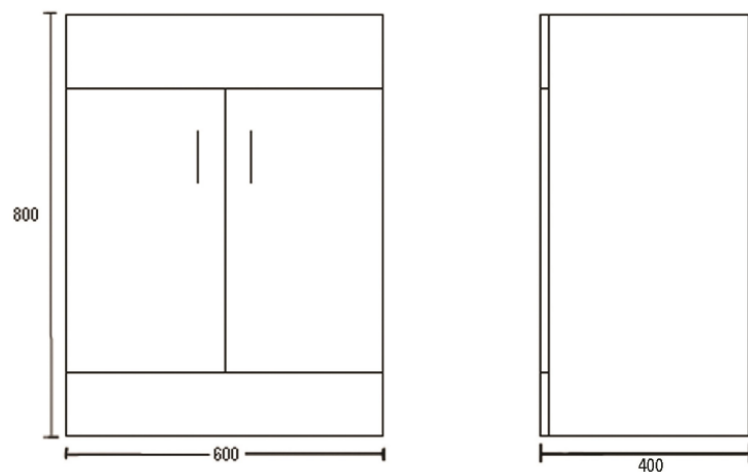

Technical Data Information

Product Code: PZANVM103

Information: Plaza 600 Two Drawer Floor Standing
Colour: Gloss White
Cabinet Finish: MFC Painted Gloss
Cab Thickness: 16mm
Fas Thickness: 18mm
WEIGHT: 24kg
Hinge Type: 95 Degree Clip-on Soft Close

Overall Dimensions: H: 800 x D: 400 x W: 600

All Dimensions are in millimetres. The information contained on this page was correct at date of issue. Fitting dimensions are provided as a guide only. Some variation may occur due to manufacturing tolerances. We pursue a policy of continuing improvement in design and performance of our products and so reserve the right to change specifications without prior notice.