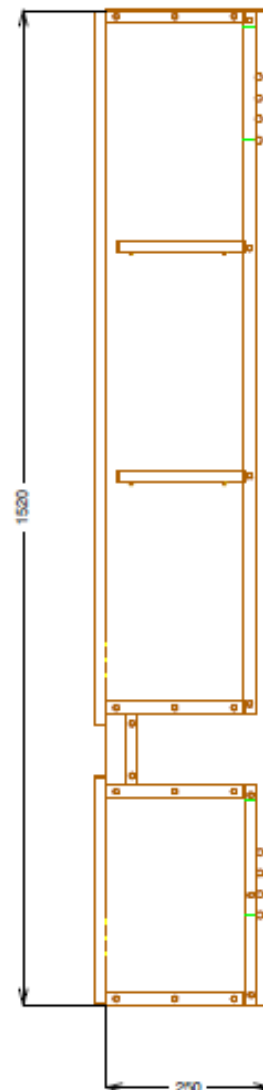

Technical Data Information

Product Code: KTALLBAR

Information: Wall Cabinet

Overall Dimensions: H: 15220mm x W: 300mm x D: 270mm

All Dimensions are in millimetres. The information contained on this page was correct at date of issue. Fitting dimensions are provided as a guide only. Some variation may occur due to manufacturing tolerances. We pursue a policy of continuing improvement in design and performance of our products and so reserve the right to change specifications without prior notice.