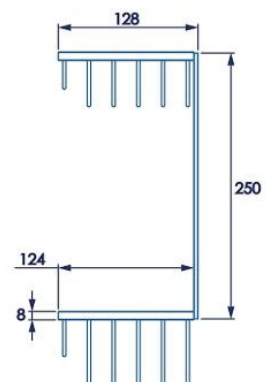

Technical Data Information

Product Code: CRQM360541

Information: Flat 2 Tier Basket
Colour/Finish: Chrome

Overall Dimensions: H: 316 x D: 128 x W: 250

All Dimensions are in millimetres. The information contained on this page was correct at date of issue. Fitting dimensions are provided as a guide only. Some variation may occur due to manufacturing tolerances. We pursue a policy of continuing improvement in design and performance of our products and so reserve the right to change specifications without prior notice.