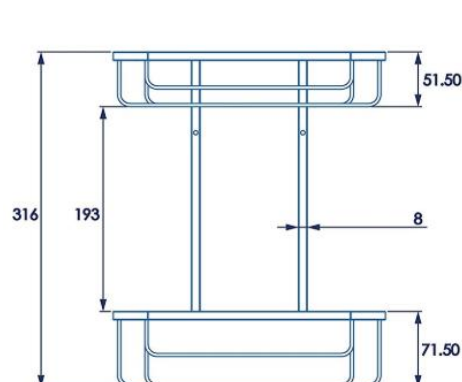

Technical Data Information

Product Code: CRQM360541

Information: Flat 2 Tier Basket
Colour/Finish: Chrome

Overall Dimensions: H: 316 x D: 128 x W: 250

All Dimensions are in millimetres. The information contained on this page was correct at date of issue. Fitting dimensions are provided as a guide only. Some variation may occur due to manufacturing tolerances. We pursue a policy of continuing improvement in design and performance of our products and so reserve the right to change specifications without prior notice.