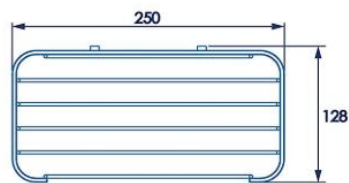

Technical Data Information

Product Code: CRQM360541

Information: Flat 2 Tier Basket
Colour/Finish: Chrome

Overall Dimensions: H: 316 x D: 128 x W: 250

All Dimensions are in millimetres. The information contained on this page was correct at date of issue. Fitting dimensions are provided as a guide only. Some variation may occur due to manufacturing tolerances. We pursue a policy of continuing improvement in design and performance of our products and so reserve the right to change specifications without prior notice.