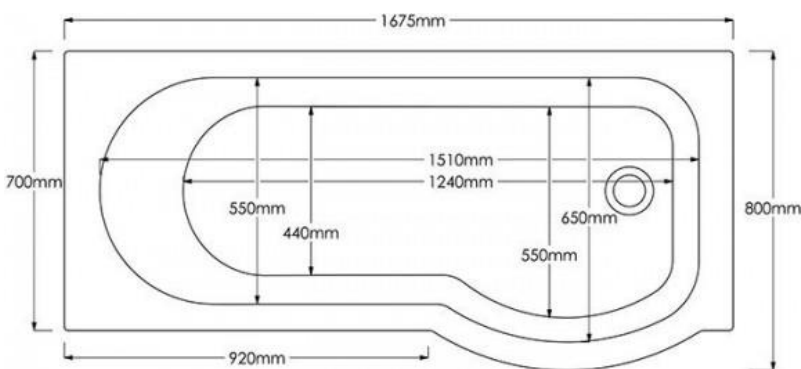

Compact Concert 1675 x 800 x 700

Compact P Shaped Shower Bath. Left Hand or Right Hand option available. Left Hand Shown. Water Capacity Approx. 220 Litres estimated upto the overflow to full capacity.

Supplied fully encapsulated as standard. Supplied without tap holes.

Concert Concept
1675 x 800 x 700

Supplied in both R/H and L/H