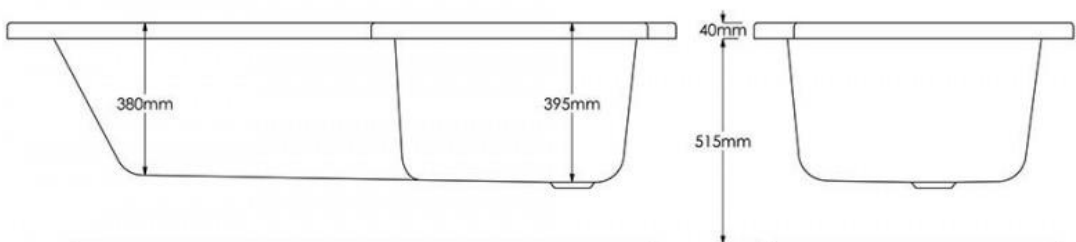

Compact Concert 1675 x 800 x 700

Compact P Shaped Shower Bath. Left Hand or Right Hand option available. Left Hand Shown. Water Capacity Approx. 220 Litres estimated upto the overflow to full capacity.

Supplied fully encapsulated as standard. Supplied without tap holes.

Concert Concept
1675 x 800 x 700

Supplied in both R/H and L/H