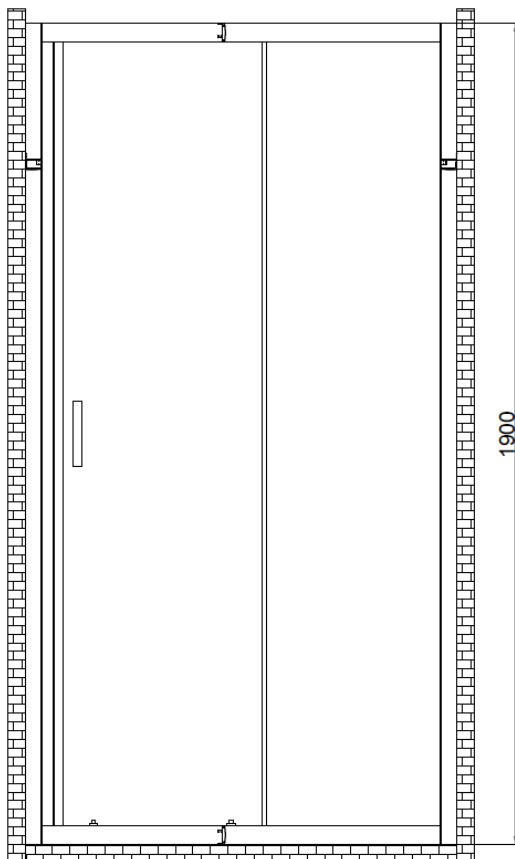

## Technical Data Information

**Product Code:** CNVS140

**Information:** **Casanuova 1400 Sliding Shower Door**

1900mm High  
Magnetic Door Closure  
6mm Toughened Safety Glass  
Easy Clean Glass  
Tested to Standard EN14428  
Anodised Bright Silver Profiles  
CE Certified  
Double Rollers with Quick Release  
Reversible  
20 Year Warranty  
Door Opening: 581mm

All Dimensions are in millimetres. The information contained on this page was correct at date of issue. Fitting dimensions are provided as a guide only. Some variation may occur due to manufacturing tolerances. We pursue a policy of continuing improvement in design and performance of our products and so reserve the right to change specifications without prior notice.