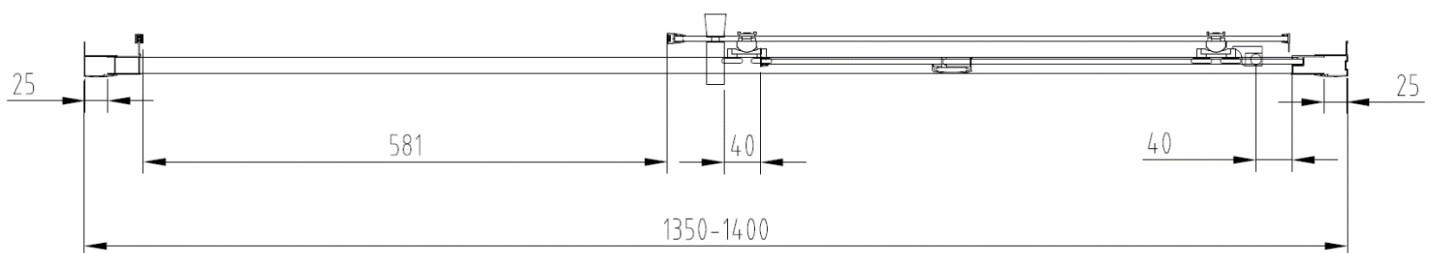

## Technical Data Information

**Product Code:** CNVS140

**Information:** **Casanuova 1400 Sliding Shower Door**

1900mm High  
Magnetic Door Closure  
6mm Toughened Safety Glass  
Easy Clean Glass  
Tested to Standard EN14428  
Anodised Bright Silver Profiles  
CE Certified  
Double Rollers with Quick Release  
Reversible  
20 Year Warranty  
Door Opening: 581mm

All Dimensions are in millimetres. The information contained on this page was correct at date of issue. Fitting dimensions are provided as a guide only. Some variation may occur due to manufacturing tolerances. We pursue a policy of continuing improvement in design and performance of our products and so reserve the right to change specifications without prior notice.