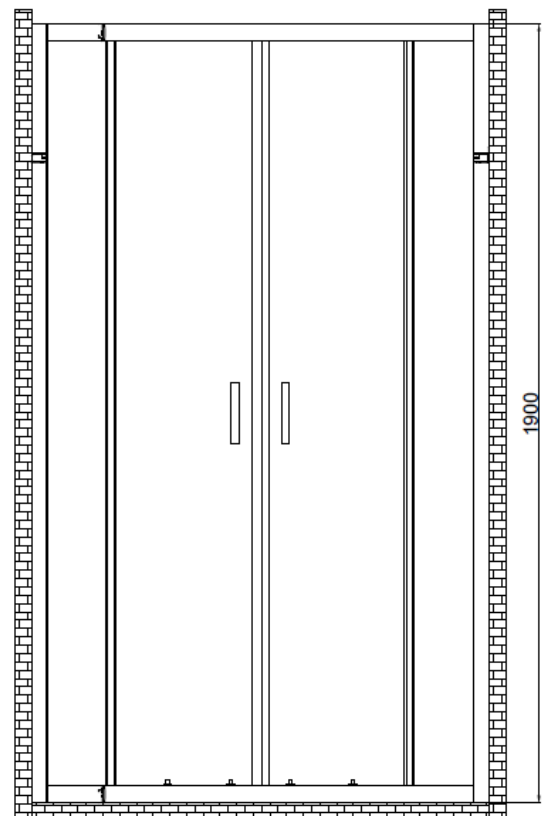

Technical Data Information

Product Code: CNVQ1290

Information: **Casanuova 1200 x 900 Offset Quadrant Shower Door**
1900mm High
Magnetic Door Closure
6mm Toughened Safety Glass
Easy Clean Glass
Tested to Standard EN14428
Anodised Bright Silver Profiles
CE Certified
Double Rollers with Quick Release
Reversible
20 Year Warranty

All Dimensions are in millimetres. The information contained on this page was correct at date of issue. Fitting dimensions are provided as a guide only. Some variation may occur due to manufacturing tolerances. We pursue a policy of continuing improvement in design and performance of our products and so reserve the right to change specifications without prior notice.