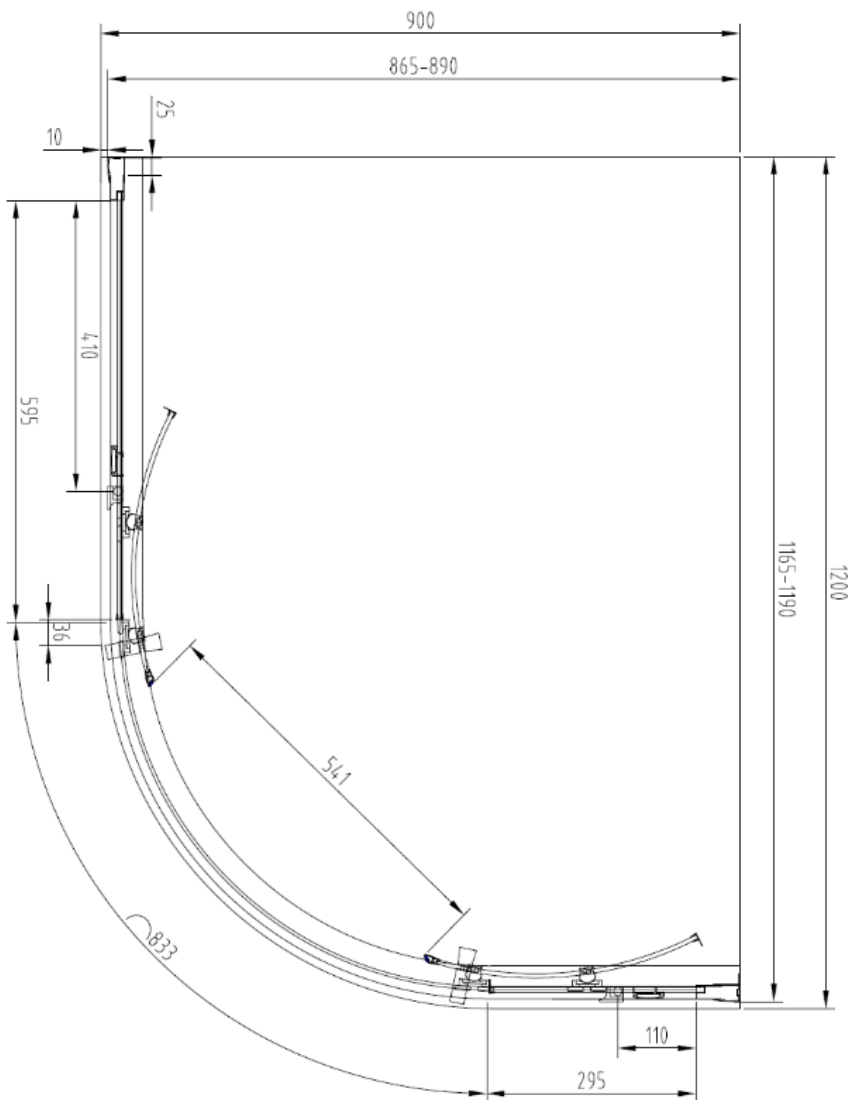

Technical Data Information

Product Code: CNVQ1290

Information: **Casanuova 1200 x 900 Offset Quadrant Shower Door**
1900mm High
Magnetic Door Closure
6mm Toughened Safety Glass
Easy Clean Glass
Tested to Standard EN14428
Anodised Bright Silver Profiles
CE Certified
Double Rollers with Quick Release
Reversible
20 Year Warranty

All Dimensions are in millimetres. The information contained on this page was correct at date of issue. Fitting dimensions are provided as a guide only. Some variation may occur due to manufacturing tolerances. We pursue a policy of continuing improvement in design and performance of our products and so reserve the right to change specifications without prior notice.