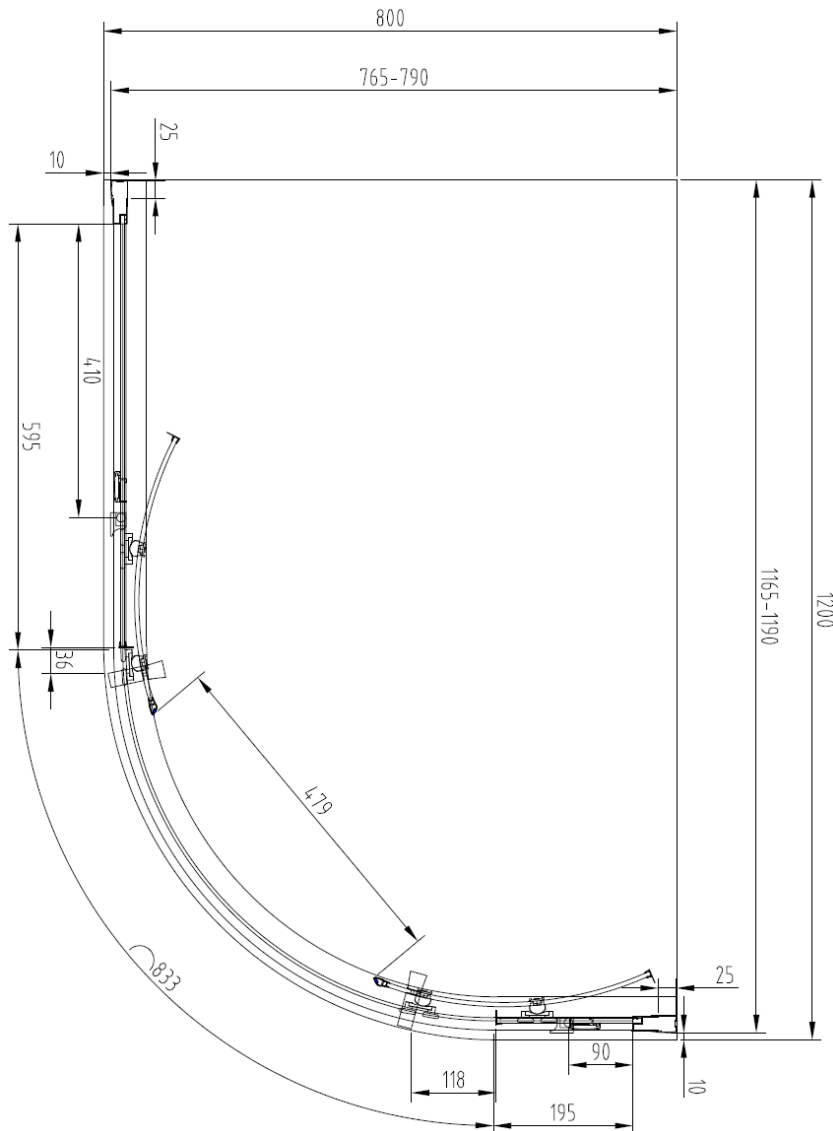

Technical Data Information

Product Code: CNVQ1280

Information: **Casanuova 1200 x 800 Offset Quadrant Shower Door**

1900mm High
Magnetic Door Closure
6mm Toughened Safety Glass
Easy Clean Glass
Tested to Standard EN14428
Anodised Bright Silver Profiles
CE Certified
Double Rollers with Quick Release
Reversible
20 Year Warranty

All Dimensions are in millimetres. The information contained on this page was correct at date of issue. Fitting dimensions are provided as a guide only. Some variation may occur due to manufacturing tolerances. We pursue a policy of continuing improvement in design and performance of our products and so reserve the right to change specifications without prior notice.