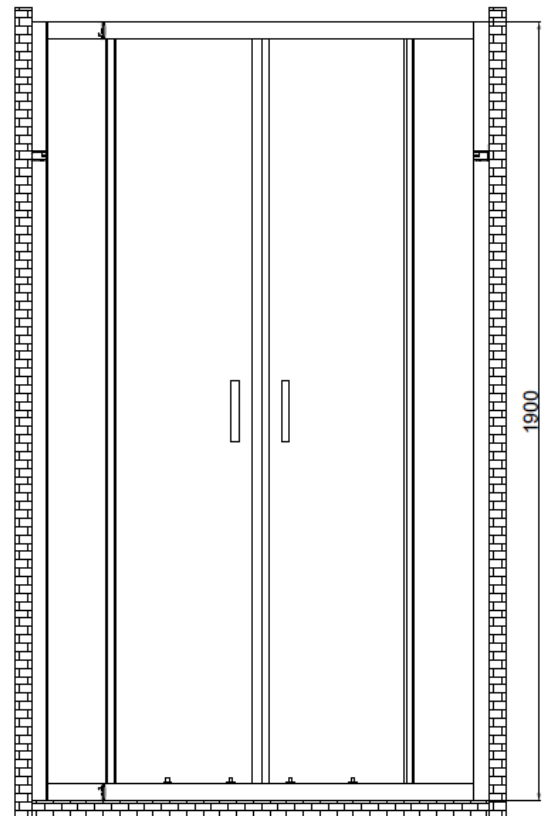

Technical Data Information

Product Code: CNVQ1280

Information: **Casanuova 1200 x 800 Offset Quadrant Shower Door**

1900mm High
Magnetic Door Closure
6mm Toughened Safety Glass
Easy Clean Glass
Tested to Standard EN14428
Anodised Bright Silver Profiles
CE Certified
Double Rollers with Quick Release
Reversible
20 Year Warranty

All Dimensions are in millimetres. The information contained on this page was correct at date of issue. Fitting dimensions are provided as a guide only. Some variation may occur due to manufacturing tolerances. We pursue a policy of continuing improvement in design and performance of our products and so reserve the right to change specifications without prior notice.