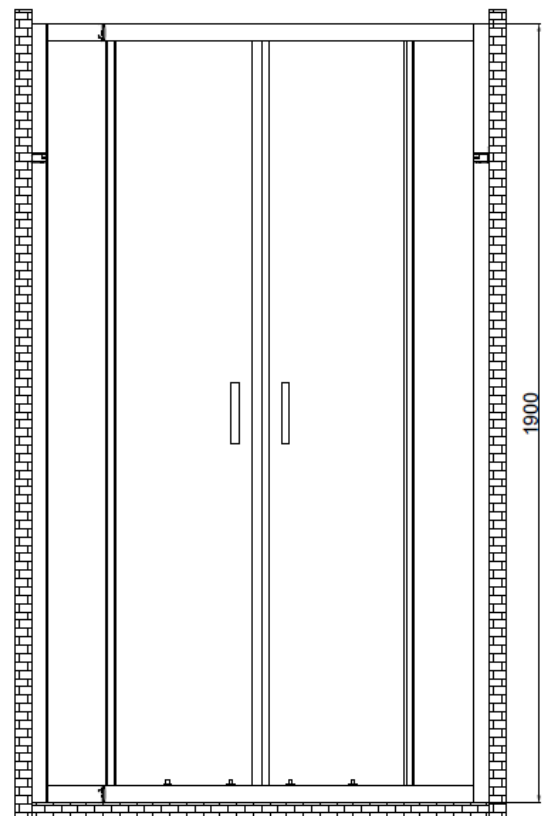

Technical Data Information

Product Code: CNVQ1000

Information: **Casanuova 1000 x 1000 Quadrant Shower Door**
1900mm High
Magnetic Door Closure
6mm Toughened Safety Glass
Easy Clean Glass
Tested to Standard EN14428
Anodised Bright Silver Profiles
CE Certified
Double Rollers with Quick Release
Reversible
20 Year Warranty

All Dimensions are in millimetres. The information contained on this page was correct at date of issue. Fitting dimensions are provided as a guide only. Some variation may occur due to manufacturing tolerances. We pursue a policy of continuing improvement in design and performance of our products and so reserve the right to change specifications without prior notice.