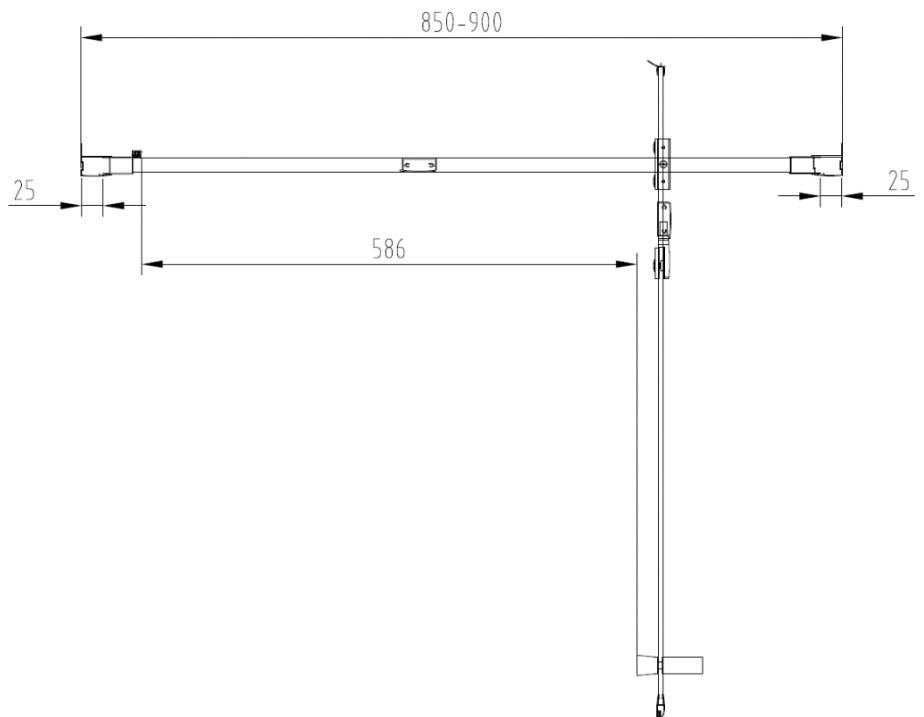

Technical Data Information

Product Code: CNVH900

Information: **Casanuova 900 Pivot Shower Door**
1900mm High
Magnetic Door Closure
6mm Toughened Safety Glass
Easy Clean Glass
Tested to Standard EN14428
Anodised Bright Silver Profiles
CE Certified
Double Rollers with Quick Release
Reversible
20 Year Warranty
Door Opening: 595mm

All Dimensions are in millimetres. The information contained on this page was correct at date of issue. Fitting dimensions are provided as a guide only. Some variation may occur due to manufacturing tolerances. We pursue a policy of continuing improvement in design and performance of our products and so reserve the right to change specifications without prior notice.