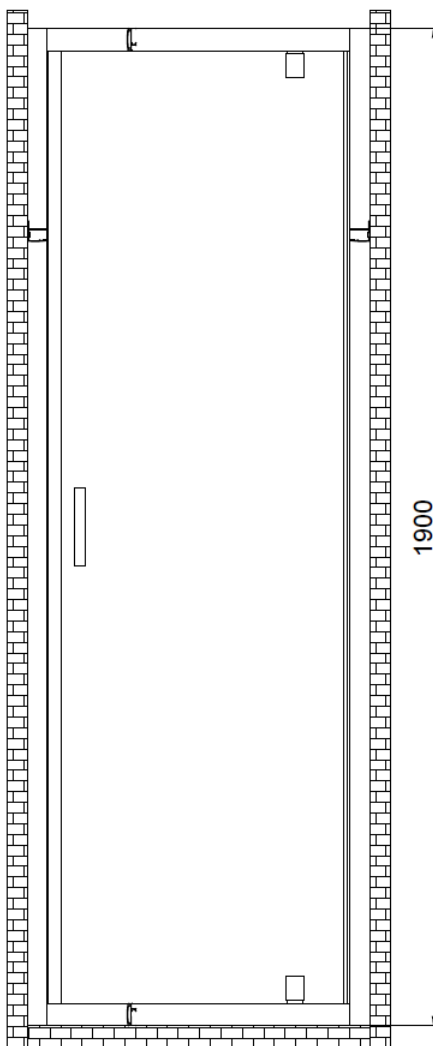

Technical Data Information

Product Code: CNVH900

Information: **Casanuova 900 Pivot Shower Door**
1900mm High
Magnetic Door Closure
6mm Toughened Safety Glass
Easy Clean Glass
Tested to Standard EN14428
Anodised Bright Silver Profiles
CE Certified
Double Rollers with Quick Release
Reversible
20 Year Warranty
Door Opening: 595mm

All Dimensions are in millimetres. The information contained on this page was correct at date of issue. Fitting dimensions are provided as a guide only. Some variation may occur due to manufacturing tolerances. We pursue a policy of continuing improvement in design and performance of our products and so reserve the right to change specifications without prior notice.