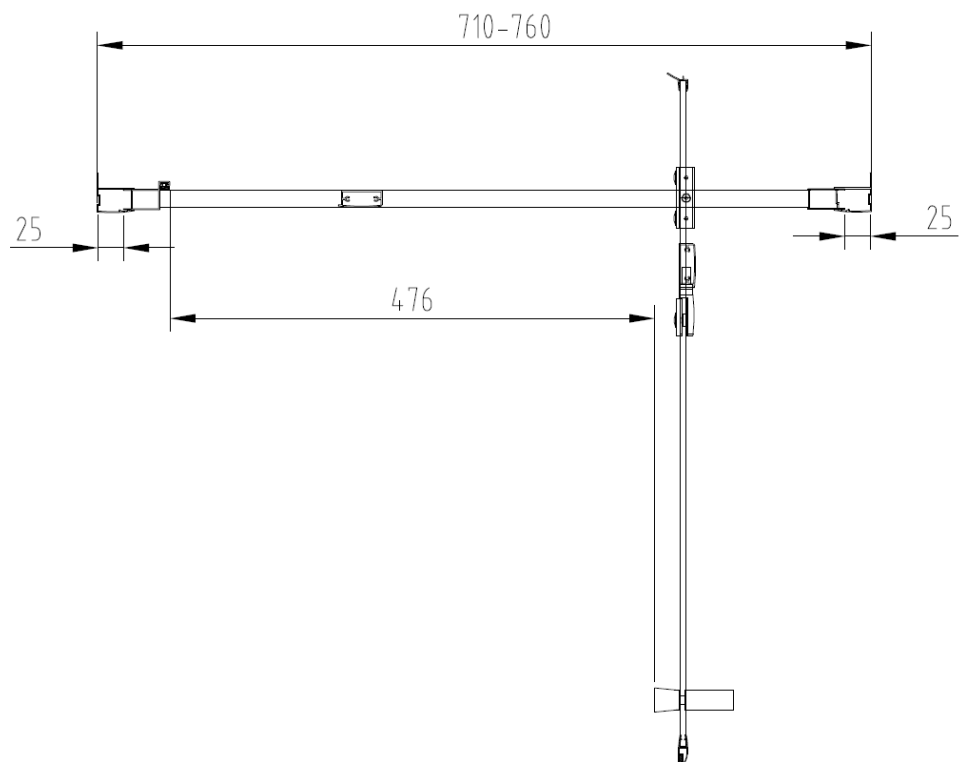

Technical Data Information

Product Code: CNVH760

Information: **Casanuova 760 Pivot Shower Door**
1900mm High
Magnetic Door Closure
6mm Toughened Safety Glass
Easy Clean Glass
Tested to Standard EN14428
Anodised Bright Silver Profiles
CE Certified
Double Rollers with Quick Release
Reversible
20 Year Warranty
Door Opening: 485mm

All Dimensions are in millimetres. The information contained on this page was correct at date of issue. Fitting dimensions are provided as a guide only. Some variation may occur due to manufacturing tolerances. We pursue a policy of continuing improvement in design and performance of our products and so reserve the right to change specifications without prior notice.