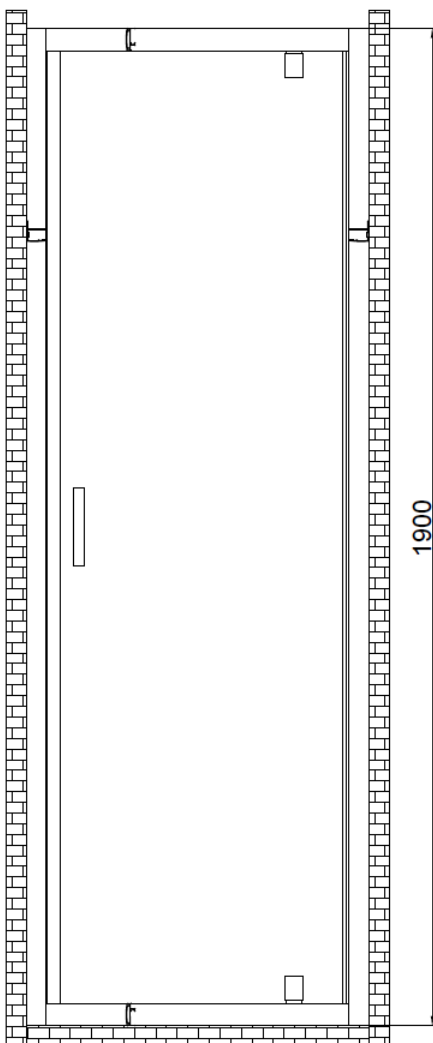

Technical Data Information

Product Code: CNVH760

Information: **Casanuova 760 Pivot Shower Door**
1900mm High
Magnetic Door Closure
6mm Toughened Safety Glass
Easy Clean Glass
Tested to Standard EN14428
Anodised Bright Silver Profiles
CE Certified
Double Rollers with Quick Release
Reversible
20 Year Warranty
Door Opening: 485mm

All Dimensions are in millimetres. The information contained on this page was correct at date of issue. Fitting dimensions are provided as a guide only. Some variation may occur due to manufacturing tolerances. We pursue a policy of continuing improvement in design and performance of our products and so reserve the right to change specifications without prior notice.