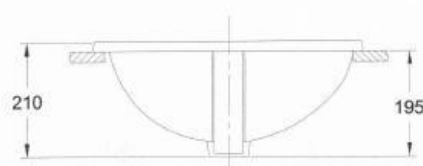

Technical Data Information

Product Code:	BAHJUNEB1
Information:	June Insert Basin 1TH Colour: White Material: Vitreous China Weight: 10.5Kg Overflow: Yes Tap hole: One
Overall Dimensions:	H: 210 x D: 440 x W: 515

TOP VIEW

FRONT VIEW

SIDE VIEW

All Dimensions are in millimetres. The information contained on this page was correct at date of issue. Fitting dimensions are provided as a guide only. Some variation may occur due to manufacturing tolerances. We pursue a policy of continuing improvement in design and performance of our products and so reserve the right to change specifications without prior notice.