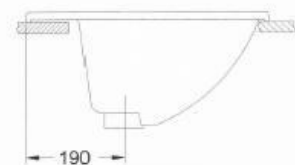

Technical Data Information

Product Code:	BAHJUNEB1
Information:	June Insert Basin 1TH Colour: White Material: Vitreous China Weight: 10.5Kg Overflow: Yes Tap hole: One
Overall Dimensions:	H: 210 x D: 440 x W: 515

TOP VIEW

FRONT VIEW

SIDE VIEW

All Dimensions are in millimetres. The information contained on this page was correct at date of issue. Fitting dimensions are provided as a guide only. Some variation may occur due to manufacturing tolerances. We pursue a policy of continuing improvement in design and performance of our products and so reserve the right to change specifications without prior notice.