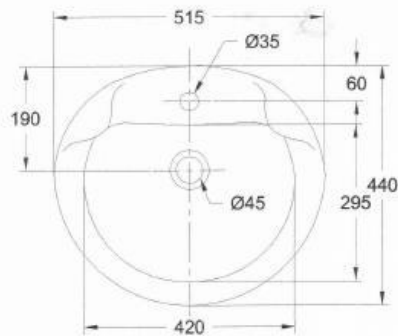

Technical Data Information

Product Code:	BAHJUNEB1
Information:	June Insert Basin 1TH Colour: White Material: Vitreous China Weight: 10.5Kg Overflow: Yes Tap hole: One
Overall Dimensions:	H: 210 x D: 440 x W: 515

TOP VIEW

FRONT VIEW

SIDE VIEW

All Dimensions are in millimetres. The information contained on this page was correct at date of issue. Fitting dimensions are provided as a guide only. Some variation may occur due to manufacturing tolerances. We pursue a policy of continuing improvement in design and performance of our products and so reserve the right to change specifications without prior notice.