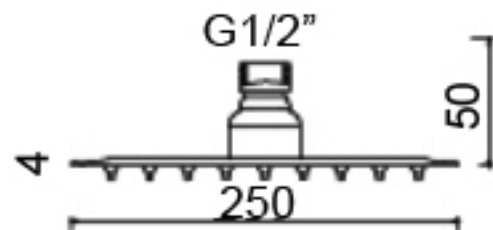

Technical Data Information

Product Code:	AVSHD2525
Information:	Ultra Slim Shower Head - Square
Construction	Stainless steel 304
Finishes	Chrome
Product Type	Contemporary
Water Pressure	-
Plumbing Systems	Suitable for all plumbing systems
Standards	-
Certification	Manufactured to comply with WRAS
Weight(net)	0.40kg/piece
Fitting	G1/2"

Overall Dimensions: 250mm x 250mm

All Dimensions are in millimetres. The information contained on this page was correct at date of issue. Fitting dimensions are provided as a guide only. Some variation may occur due to manufacturing tolerances. We pursue a policy of continuing improvement in design and performance of our products and so reserve the right to change specifications without prior notice.