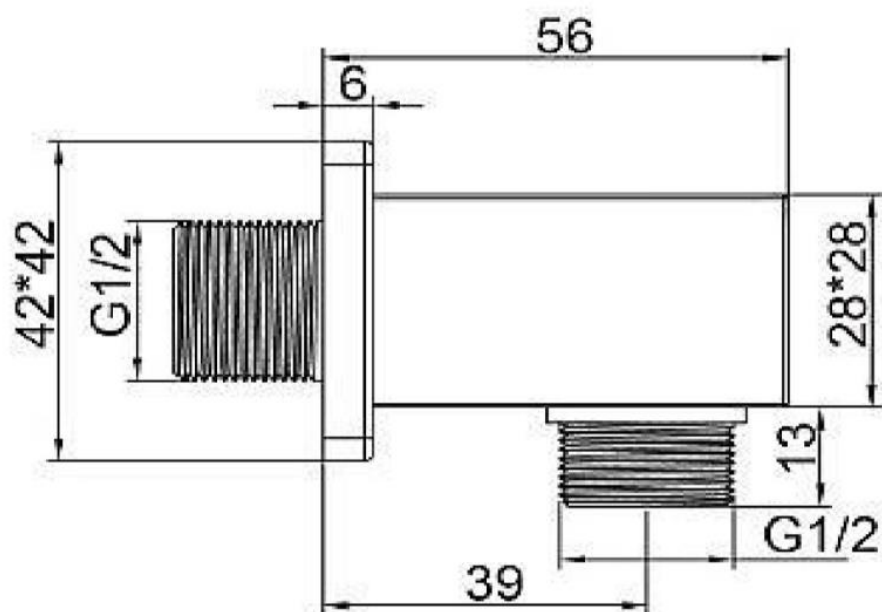

Technical Data Information

Product Code: ASWE02K

Information: Sorento Square Outlet Elbow
Shower outlet elbow
Made from Brass with a Matt Black finish
Sleek square design for the ultimate modern look

Overall Dimensions: H: 42 x D: 56 x W: 52

All Dimensions are in millimetres. The information contained on this page was correct at date of issue. Fitting dimensions are provided as a guide only. Some variation may occur due to manufacturing tolerances. We pursue a policy of continuing improvement in design and performance of our products and so reserve the right to change specifications without prior notice.