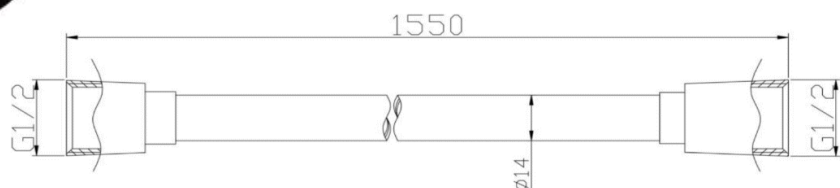

Technical Data Information

Product Code:	ASWB13K
Information:	Sorento Handset and Outlet Parking Set
Construction	Brass & ABS
Finishes	Chrome plated to BS EN 248
Product Type	Contemporary
Water Pressure	-
Plumbing Systems	Suitable for all plumbing systems
Standards	-
Certification	-
Packaging	53.5 x 35.5 x 42cm / carton (20 boxes / carton)
Guarantee	1 year against manufacturing faults (excluding serviceable parts).
Additional Information	<ol style="list-style-type: none"> 1. ABS mode handset 2. 1.5m shower hose 3. Intergrated wall elbow 4. Brass Wall Bracket

All Dimensions are in millimetres. The information contained on this page was correct at date of issue. Fitting dimensions are provided as a guide only. Some variation may occur due to manufacturing tolerances. We pursue a policy of continuing improvement in design and performance of our products and so reserve the right to change specifications without prior notice.