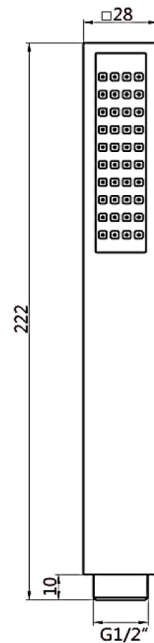

Technical Data Information

Product Code:	ASWB13K
Information:	Sorento Handset and Outlet Parking Set
Construction	Brass & ABS
Finishes	Chrome plated to BS EN 248
Product Type	Contemporary
Water Pressure	-
Plumbing Systems	Suitable for all plumbing systems
Standards	-
Certification	-
Packaging	53.5 x 35.5 x 42cm / carton (20 boxes / carton)
Guarantee	1 year against manufacturing faults (excluding serviceable parts).
Additional Information	<ol style="list-style-type: none"> 1. ABS mode handset 2. 1.5m shower hose 3. Intergrated wall elbow 4. Brass Wall Bracket

All Dimensions are in millimetres. The information contained on this page was correct at date of issue. Fitting dimensions are provided as a guide only. Some variation may occur due to manufacturing tolerances. We pursue a policy of continuing improvement in design and performance of our products and so reserve the right to change specifications without prior notice.