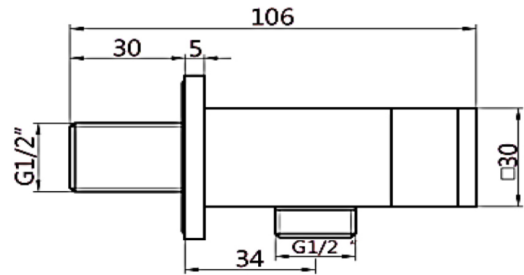

Technical Data Information

Product Code:	ASWB13K
Information:	Sorento Handset and Outlet Parking Set
Construction	Brass & ABS
Finishes	Chrome plated to BS EN 248
Product Type	Contemporary
Water Pressure	-
Plumbing Systems	Suitable for all plumbing systems
Standards	-
Certification	-
Packaging	53.5 x 35.5 x 42cm / carton (20 boxes / carton)
Guarantee	1 year against manufacturing faults (excluding serviceable parts).
Additional Information	<ol style="list-style-type: none"> 1. ABS mode handset 2. 1.5m shower hose 3. Intergrated wall elbow 4. Brass Wall Bracket

All Dimensions are in millimetres. The information contained on this page was correct at date of issue. Fitting dimensions are provided as a guide only. Some variation may occur due to manufacturing tolerances. We pursue a policy of continuing improvement in design and performance of our products and so reserve the right to change specifications without prior notice.