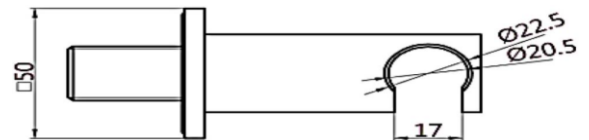

Technical Data Information

Product Code:	ASWB13K
Information:	Sorento Handset and Outlet Parking Set
Construction	Brass & ABS
Finishes	Chrome plated to BS EN 248
Product Type	Contemporary
Water Pressure	-
Plumbing Systems	Suitable for all plumbing systems
Standards	-
Certification	-
Packaging	53.5 x 35.5 x 42cm / carton (20 boxes / carton)
Guarantee	1 year against manufacturing faults (excluding serviceable parts).
Additional Information	<ol style="list-style-type: none"> 1. ABS mode handset 2. 1.5m shower hose 3. Intergrated wall elbow 4. Brass Wall Bracket

All Dimensions are in millimetres. The information contained on this page was correct at date of issue. Fitting dimensions are provided as a guide only. Some variation may occur due to manufacturing tolerances. We pursue a policy of continuing improvement in design and performance of our products and so reserve the right to change specifications without prior notice.