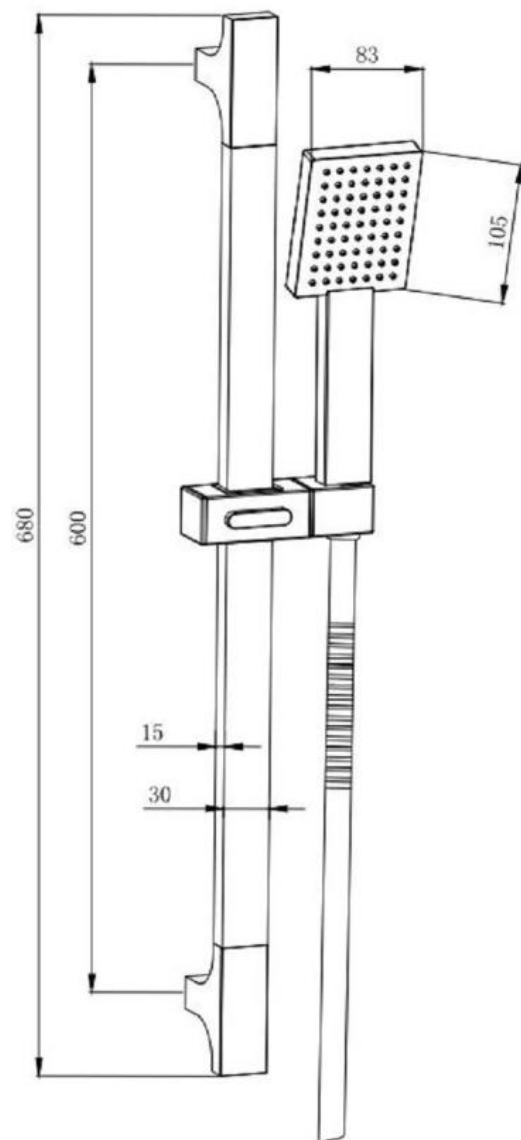

Technical Data Information

Product Code: ASR01K

Information: Sorento Square Slide Rail
Detachable handset with generous sized shower head
Adjustable height sliding holder
Modern matte black finish
WRAS approved materials

Overall Dimensions: 83mm x 680mm x 105mm

All Dimensions are in millimetres. The information contained on this page was correct at date of issue. Fitting dimensions are provided as a guide only. Some variation may occur due to manufacturing tolerances. We pursue a policy of continuing improvement in design and performance of our products and so reserve the right to change specifications without prior notice.