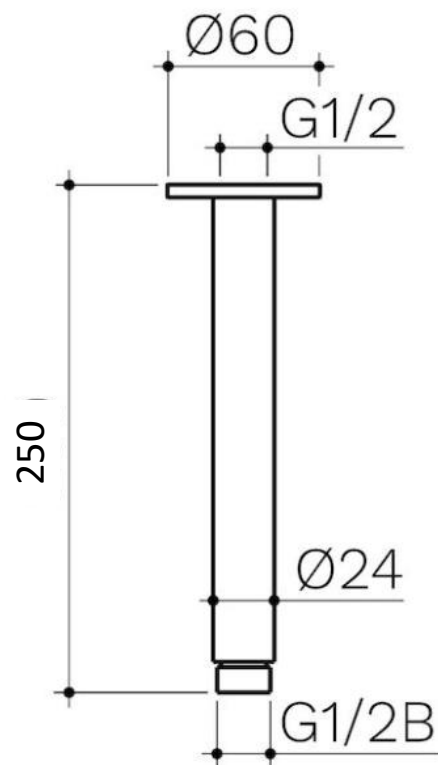

Technical Data Information

| | |
|----------------------------|---------------------|
| Product Code: | ASA07K |
| Information: | Sorento Ceiling Arm |
| Overall Dimensions: | D: 250mm x W: 60mm |

All Dimensions are in millimetres. The information contained on this page was correct at date of issue. Fitting dimensions are provided as a guide only. Some variation may occur due to manufacturing tolerances. We pursue a policy of continuing improvement in design and performance of our products and so reserve the right to change specifications without prior notice.