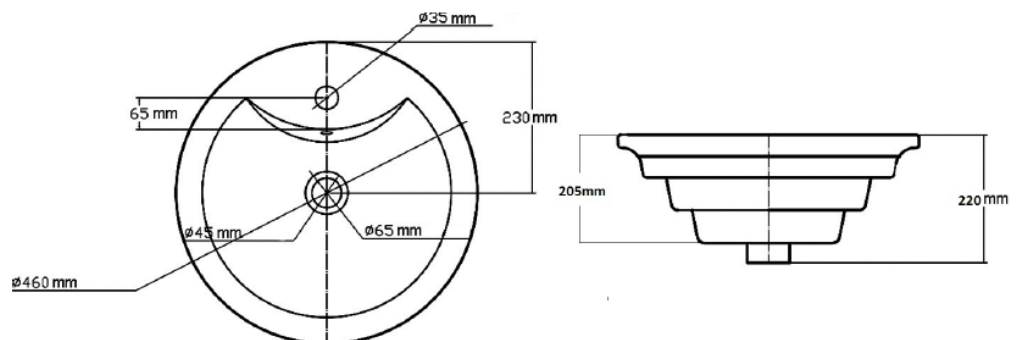

Technical Data Information

Product Code:	UNBV006
Information:	White Round Ceramic Basin Colour: White Material: Vitreous China Weight: 9.85Kg Overflow: Yes Overflow Cover: No Tap hole: One
Overall Dimensions:	H: 220 x D: 160 x W: 480

All Dimensions are in millimetres. The information contained on this page was correct at date of issue. Fitting dimensions are provided as a guide only. Some variation may occur due to manufacturing tolerances. We pursue a policy of continuing improvement in design and performance of our products and so reserve the right to change specifications without prior notice.